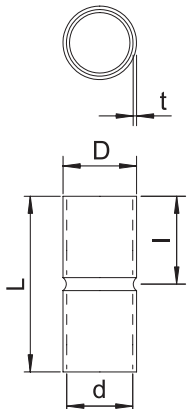

## Technical data

|                                    |                                     |
|------------------------------------|-------------------------------------|
| Length                             | 100,00 mm                           |
| Dimension D                        | 67,00 mm                            |
| Dimension L                        | 100,00 mm                           |
| Dimension M                        | M63                                 |
| Dimension d                        | 64,00 mm                            |
| Dimension t                        | 1,50 mm                             |
| Dimension l                        | 50,00 mm                            |
| Version                            | Connector                           |
| For pipe diameter                  | 63,00 mm                            |
| Size                               | 63                                  |
| Halogen-free                       | <input checked="" type="checkbox"/> |
| Polished surface                   | <input type="checkbox"/>            |
| Brushed surface                    | <input type="checkbox"/>            |
| With inspection opening and lid    | <input type="checkbox"/>            |
| max. permitted ambient temperature | -45,00 - 400,00 °C                  |
| Two-part                           | <input type="checkbox"/>            |