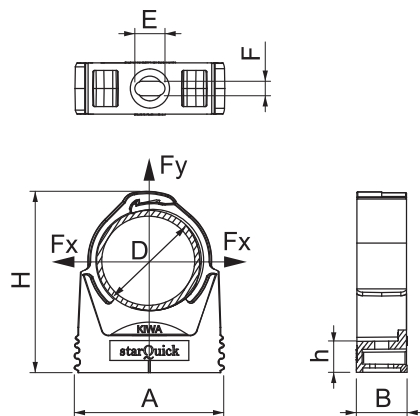

The starQuick clips are available in 13 different sizes with a clamping range of 10–65 mm, allowing a problem-free installation on different pipe systems. starQuick is suitable for plastic and metal pipes, as well as electrical and sanitary installations. The clips can be installed on the wall and ceiling. Mounting is amazingly fast and uncomplicated, without the use of tools. Mounting of multiple pipes is also really easy:

- By arranging the single clips.

- By using the double bracket, allowing a firm hold and spacing by heavy loads.

- A rail system allows for an open spacing and numbering of the clips.

starQuick is reliable and can support heavy loads. A patented safety system guarantees that the pipes stay where they are. The pipe is secure in the all around closed clip.

### Master data

Item no.	2146444
Type	SQ-51 LGR
Description 1	starQuick clip
Dimension	48-55mm
Colour	Light grey
RAL number	7035
Material	Polyamide
Material symbol	PA
Smallest sales unit (VG)	15 Piece
Weight	2,25 kg/100 pc.

### Technical data

Dimension A	63,00 - 63,00 mm
Dimension B	17,00 mm
Dimension E	10,00 mm
Dimension F	4,50 mm
Dimension H	81,00 mm
Dimension h	10,50 mm
Expandable	<input checked="" type="checkbox"/>
Number of cables/pipes	1
Fastening type	Screw hole
Breaking load	1,40 kN
Flame-resistant	acc. to VDE 0471/DIN 695 Part 2-1, test temperature 650°C
Closed	<input checked="" type="checkbox"/>
Nominal size	50-54
Halogen-free	<input checked="" type="checkbox"/>
With inlay	<input type="checkbox"/>
Clip mounting	Gland hole with starQuick nut M6 or M8
Snap system	<input checked="" type="checkbox"/>
Clamping range D	48,00 - 55,00 mm
UV-resistant	<input checked="" type="checkbox"/>