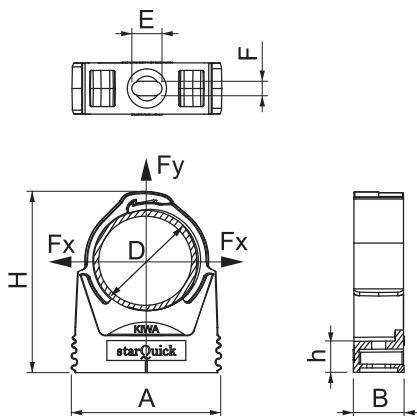

## starQuick clip

Item no. 2146258

Can be arranged next to each other to size SQ-28.

Break load: with bolt DIN 96; diameter 4.5 mm, minimum break load at 20°.

starQuick clip Type SQ... a comprehensive programme of quality clips ideal for the use in outside areas such as parking garages, under bridges and on the exterior of steel structures. Climate conditions have no chance: the starQuick clips are made from UV weather-resistant polyamide.

The starQuick clips are available in 13 different sizes with a clamping range of 10–65 mm, allowing a problem-free installation on different pipe systems. starQuick is suitable for plastic and metal pipes, as well as electrical and sanitary installations. The clips can be installed on the wall and ceiling. Mounting is amazingly fast and uncomplicated, without the use of tools. Mounting of multiple pipes is also really easy:

### Master data

Item no.	2146258
Type	SQ-32 LGR
Description 1	starQuick clip
Dimension	31,2-35,8mm
Colour	Light grey
RAL number	7035
Material	Polyamide
Material symbol	PA
Smallest sales unit (VG)	50 Piece
Weight	1,23 kg/100 pc.

### Technical data

Dimension A	43,00 - 43,00 mm
Dimension B	17,00 mm
Dimension E	10,00 mm
Dimension F	4,50 mm
Dimension H	57,30 mm
Dimension h	10,50 mm
Expandable	<input checked="" type="checkbox"/>
Number of cables/pipes	1
Fastening type	Screw hole
Breaking load	1,00 kN
Flame-resistant	acc. to VDE 0471/DIN 695 Part 2-1, test temperature 650°C
Closed	<input checked="" type="checkbox"/>
Nominal size	32-35
Halogen-free	<input checked="" type="checkbox"/>
With inlay	<input type="checkbox"/>
Clip mounting	Gland hole with starQuick nut M6 or M8
Snap system	<input checked="" type="checkbox"/>
Clamping range D	31,20 - 35,80 mm
UV-resistant	<input checked="" type="checkbox"/>