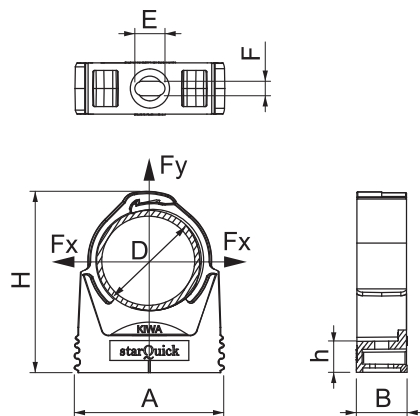

The starQuick clips are available in 13 different sizes with a clamping range of 10–65 mm, allowing a problem-free installation on different pipe systems. starQuick is suitable for plastic and metal pipes, as well as electrical and sanitary installations. The clips can be installed on the wall and ceiling. Mounting is amazingly fast and uncomplicated, without the use of tools. Mounting of multiple pipes is also really easy:

- By arranging the single clips.

- By using the double bracket, allowing a firm hold and spacing by heavy loads.

- A rail system allows for an open spacing and numbering of the clips.

starQuick is reliable and can support heavy loads. A patented safety system guarantees that the pipes stay where they are. The pipe is secure in the all around closed clip.

### Master data

Item no.	2146053
Type	SQ-10 LGR
Description 1	starQuick clip
Dimension	9,5-12mm
Colour	Light grey
RAL number	7035
Material	Polyamide
Material symbol	PA
Smallest sales unit (VG)	100 Piece
Weight	0,57 kg/100 pc.

### Technical data

Dimension A	29,00 - 29,00 mm
Dimension B	17,00 mm
Dimension E	10,00 mm
Dimension F	4,50 mm
Dimension H	31,60 mm
Dimension h	10,50 mm
Expandable	<input checked="" type="checkbox"/>
Number of cables/pipes	1
Fastening type	Screw hole
Breaking load	0,50 kN
Flame-resistant	acc. to VDE 0471/DIN 695 Part 2-1, test temperature 650°C
Closed	<input checked="" type="checkbox"/>
Nominal size	10
Halogen-free	<input checked="" type="checkbox"/>
With inlay	<input type="checkbox"/>
Clip mounting	Gland hole with starQuick nut M6 or M8
Snap system	<input checked="" type="checkbox"/>
Clamping range D	9,50 - 12,00 mm
UV-resistant	<input checked="" type="checkbox"/>