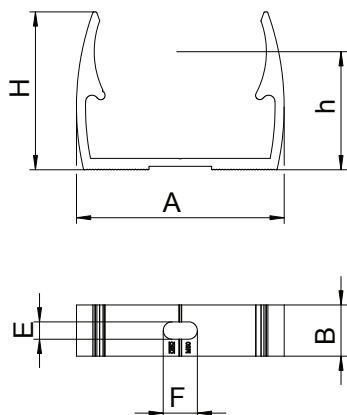

Technical data sheet

Quick clip, aluminium

Item no. 2149950

OBO Quick clip, type ALQ M, for all metric ALU pipe systems, as well as light-duty and heavy-duty insulation pipes. Suitable for mounting the OBO pipe system, material: aluminium. Pipe centring aids allow optimal attachment of the pipe and automatically turn the clip into the correct position. Slot for side alignment during mounting with wood screw or knock-in anchor. Recommended fastening spacing 50–60 cm.

Alu Aluminium

Master data

Item no.	2149950
Type	ALQ M50
Description 1	Quick clip
Dimension	M50
Material	Aluminium
Material symbol	Alu
Smallest sales unit (VG)	25 Piece
Weight	2,73 kg/100 pc.

Technical data

Dimension A	60,00 mm
Dimension B	18,00 mm
Dimension E	6,10 mm
Dimension F	12,00 mm
Dimension H	46,50 mm
Dimension h	33,50 mm
Expandable	<input type="checkbox"/>
Number of cables/pipes	1
Fastening type	Screw hole
Closed	<input type="checkbox"/>
Nominal size	50
Halogen-free	<input type="checkbox"/>
With inlay	<input type="checkbox"/>
Clamping range D	50,00 - 50,00 mm
UV-resistant	<input checked="" type="checkbox"/>