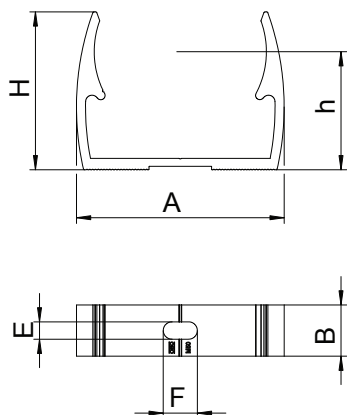

Technical data sheet

Quick clip, aluminium

Item no. 2149940

Alu Aluminium

OBO Quick clip, type ALQ M, for all metric ALU pipe systems, as well as light-duty and heavy-duty insulation pipes. Suitable for mounting the OBO pipe system, material: aluminium. Pipe centring aids allow optimal attachment of the pipe and automatically turn the clip into the correct position. Slot for side alignment during mounting with wood screw or knock-in anchor. Recommended fastening spacing 50–60 cm.

Master data

Item no.	2149940
Type	ALQ M40
Description 1	Quick clip
Dimension	M40
Material	Aluminium
Material symbol	Alu
Smallest sales unit (VG)	50 Piece
Weight	2,40 kg/100 pc.

Technical data

Dimension A	50,00 mm
Dimension B	18,00 mm
Dimension E	6,10 mm
Dimension F	12,00 mm
Dimension H	42,00 mm
Dimension h	30,50 mm
Expandable	<input type="checkbox"/>
Number of cables/pipes	1
Fastening type	Screw hole
Closed	<input type="checkbox"/>
Nominal size	40
Halogen-free	<input type="checkbox"/>
With inlay	<input type="checkbox"/>
Clamping range D	40,00 - 40,00 mm
UV-resistant	<input checked="" type="checkbox"/>