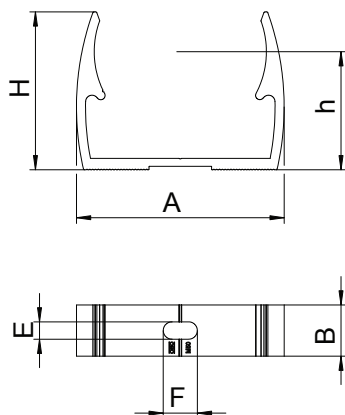

## Quick clip, aluminium

Item no. 2149932

OBO Quick clip, type ALQ M, for all metric ALU pipe systems, as well as light-duty and heavy-duty insulation pipes. Suitable for mounting the OBO pipe system, material: aluminium. Pipe centring aids allow optimal attachment of the pipe and automatically turn the clip into the correct position. Slot for side alignment during mounting with wood screw or knock-in anchor. Recommended fastening spacing 50–60 cm.

### Master data

Item no.	2149932
Type	ALQ M32
Description 1	Quick clip
Dimension	M32
Material	Aluminium
Material symbol	Alu
Smallest sales unit (VG)	50 Piece
Weight	1,60 kg/100 pc.

### Technical data

Dimension A	39,00 mm
Dimension B	18,00 mm
Dimension E	5,10 mm
Dimension F	9,50 mm
Dimension H	35,00 mm
Dimension h	26,00 mm
Expandable	<input type="checkbox"/>
Number of cables/pipes	1
Fastening type	Screw hole
Closed	<input type="checkbox"/>
Nominal size	32
Halogen-free	<input type="checkbox"/>
With inlay	<input type="checkbox"/>
Clamping range D	32,00 - 32,00 mm
UV-resistant	<input checked="" type="checkbox"/>