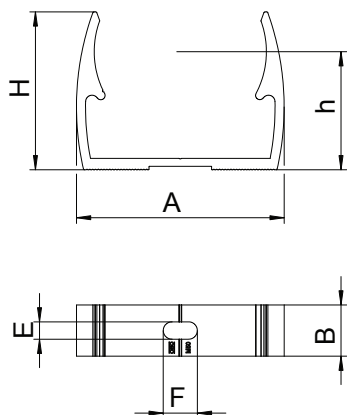

Technical data sheet

Quick clip, aluminium

Item no. 2149925

OBO Quick clip, type ALQ M, for all metric ALU pipe systems, as well as light-duty and heavy-duty insulation pipes. Suitable for mounting the OBO pipe system, material: aluminium. Pipe centring aids allow optimal attachment of the pipe and automatically turn the clip into the correct position. Slot for side alignment during mounting with wood screw or knock-in anchor. Recommended fastening spacing 50–60 cm.

Alu Aluminium

Master data

Item no.	2149925
Type	ALQ M25
Description 1	Quick clip
Dimension	M25
Material	Aluminium
Material symbol	Alu
Smallest sales unit (VG)	100 Piece
Weight	1,11 kg/100 pc.

Technical data

Dimension A	31,00 mm
Dimension B	18,00 mm
Dimension E	5,10 mm
Dimension F	9,50 mm
Dimension H	30,00 mm
Dimension h	22,00 mm
Expandable	<input type="checkbox"/>
Number of cables/pipes	1
Fastening type	Screw hole
Closed	<input type="checkbox"/>
Nominal size	25
Halogen-free	<input type="checkbox"/>
With inlay	<input type="checkbox"/>
Clamping range D	25,00 - 25,00 mm
UV-resistant	<input checked="" type="checkbox"/>