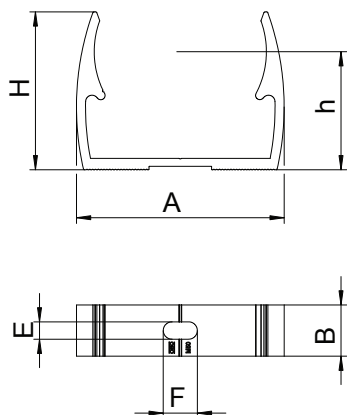

Technical data sheet

Quick clip, aluminium

Item no. 2149920

Alu Aluminium

OBO Quick clip, type ALQ M, for all metric ALU pipe systems, as well as light-duty and heavy-duty insulation pipes. Suitable for mounting the OBO pipe system, material: aluminium. Pipe centring aids allow optimal attachment of the pipe and automatically turn the clip into the correct position. Slot for side alignment during mounting with wood screw or knock-in anchor. Recommended fastening spacing 50–60 cm.

Master data

Item no.	2149920
Type	ALQ M20
Description 1	Quick clip
Dimension	M20
Material	Aluminium
Material symbol	Alu
Smallest sales unit (VG)	100 Piece
Weight	0,90 kg/100 pc.

Technical data

Dimension A	25,00 mm
Dimension B	18,00 mm
Dimension E	5,10 mm
Dimension F	9,50 mm
Dimension H	27,50 mm
Dimension h	20,00 mm
Expandable	<input type="checkbox"/>
Number of cables/pipes	1
Fastening type	Screw hole
Closed	<input type="checkbox"/>
Nominal size	20
Halogen-free	<input type="checkbox"/>
With inlay	<input type="checkbox"/>
Clamping range D	20,00 - 20,00 mm
UV-resistant	<input checked="" type="checkbox"/>