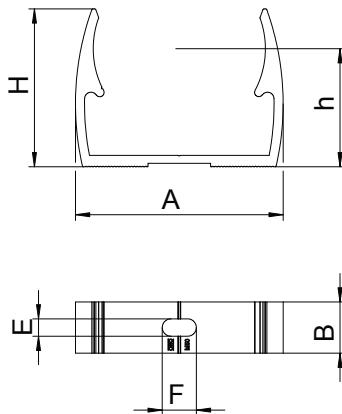

Technical data sheet

Quick clip, aluminium

Item no. 2149916

OBO Quick clip, type ALQ M, for all metric ALU pipe systems, as well as light-duty and heavy-duty insulation pipes. Suitable for mounting the OBO pipe system, material: aluminium. Pipe centring aids allow optimal attachment of the pipe and automatically turn the clip into the correct position. Slot for side alignment during mounting with wood screw or knock-in anchor. Recommended fastening spacing 50–60 cm.

Alu Aluminium

Master data

Item no.	2149916
Type	ALQ M16
Description 1	Quick clip
Dimension	M16
Material	Aluminium
Material symbol	Alu
Smallest sales unit (VG)	100 Piece
Weight	0,78 kg/100 pc.

Technical data

Dimension A	22,00 mm
Dimension B	18,00 mm
Dimension E	5,10 mm
Dimension F	9,50 mm
Dimension H	25,00 mm
Dimension h	18,50 mm
Expandable	<input type="checkbox"/>
Number of cables/pipes	1
Fastening type	Screw hole
Closed	<input type="checkbox"/>
Nominal size	16
Halogen-free	<input type="checkbox"/>
With inlay	<input type="checkbox"/>
Clamping range D	16,00 - 16,00 mm
UV-resistant	<input checked="" type="checkbox"/>