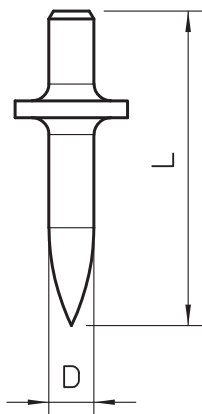

Technical data sheet

OBO anchor

Item no. 3105032

Hardened steel, shiny without thread.

St Steel

Master data

Item no.	3105032
Type	903 RB 22
Description 1	OBO plug
Description 2	knock-in anchor, without thread
Dimension	L22mm
Material	Steel
Material symbol	St
Smallest sales unit (VG)	200 Piece
Weight	0,33 kg/100 pc.

Technical data

Length	30,00 mm
Dimension D	4,00 Ø mm
Dimension L	30,00 mm
Flange diameter	10,00 mm
Hardened	<input checked="" type="checkbox"/>
Shank length	22,00 mm