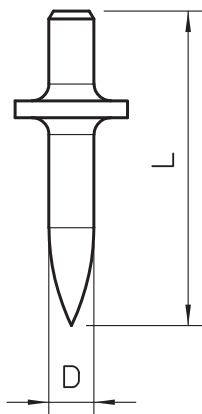

## OBO anchor

Item no. 3105016

Hardened steel, shiny without thread.

St Steel

### Master data

Item no.	3105016
Type	903 RB 15
Description 1	OBO plug
Description 2	knock-in anchor, without thread
Dimension	L15mm
Material	Steel
Material symbol	St
Smallest sales unit (VG)	200 Piece
Weight	0,30 kg/100 pc.

### Technical data

Length	21,00 mm
Dimension D	4,00 Ø mm
Dimension L	21,00 mm
Flange diameter	10,00 mm
Hardened	<input checked="" type="checkbox"/>
Shank length	15,00 mm