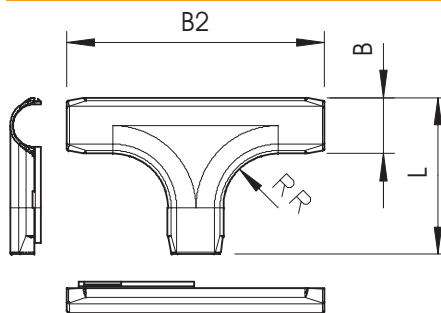

Technical data sheet

Quick pipe T piece, light grey

Item no. 2153878

The Quick pipe T pieces are VDE-tested and consist of two interconnectable half shells, which can be closed around the Quick pipe.

PVC Polyvinylchloride

Master data

Item no.	2153878
Type	2953 T M32 LGR
Description 1	Quick pipe T piece
Dimension	M32
Colour	Light grey
RAL number	7035
Material	Polyvinylchloride
Material symbol	PVC
Smallest sales unit (VG)	5 Piece
Weight	4,64 kg/100 pc.

Technical data

Dimension B	38,70 mm
Dimension B2	134,70 mm
Dimension L	86,70 mm
Dimension R	22,00 mm
Version	Connector
Version	Connector
Size	M32
Halogen-free	<input type="checkbox"/>
With sleeve	<input type="checkbox"/>
Polished surface	<input type="checkbox"/>
Brushed surface	<input type="checkbox"/>
max. permitted ambient temperature	0,00 - 60,00 °C