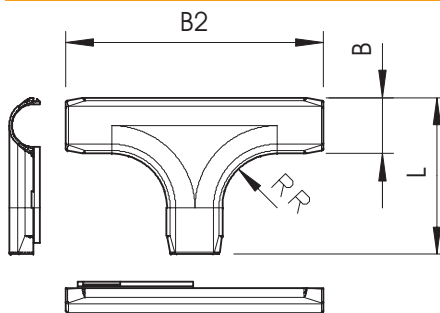

Technical data sheet

Quick pipe T piece, light grey

Item no. 2153876

The Quick pipe T pieces are VDE-tested and consist of two interconnectable half shells, which can be closed around the Quick pipe.

PVC Polyvinylchloride

Master data

Item no.	2153876
Type	2953 T M25 LGR
Description 1	Quick pipe T piece
Dimension	M25
Colour	Light grey
RAL number	7035
Material	Polyvinylchloride
Material symbol	PVC
Smallest sales unit (VG)	5 Piece
Weight	3,20 kg/100 pc.

Technical data

Dimension B	31,20 mm
Dimension B2	123,20 mm
Dimension L	77,20 mm
Dimension R	22,00 mm
Version	Connector
Version	Connector
Size	M25
Halogen-free	<input type="checkbox"/>
With sleeve	<input type="checkbox"/>
Polished surface	<input type="checkbox"/>
Brushed surface	<input type="checkbox"/>
max. permitted ambient temperature	0,00 - 60,00 °C