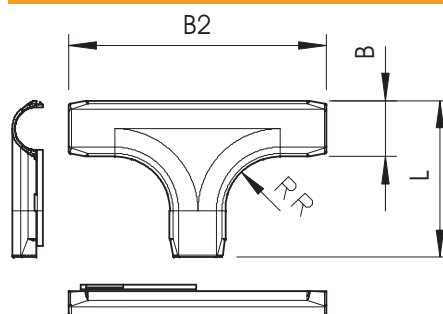

## Quick pipe T piece, light grey

Item no. 2153874

The Quick pipe T pieces are VDE-tested and consist of two interconnectable half shells, which can be closed around the Quick pipe.

**PVC** Polyvinylchloride

### Master data

Item no.	2153874
Type	2953 T M20 LGR
Description 1	Quick pipe T piece
Dimension	M20
Colour	Light grey
RAL number	7035
Material	Polyvinylchloride
Material symbol	PVC
Smallest sales unit (VG)	5 Piece
Weight	2,34 kg/100 pc.

### Technical data

Dimension B	25,50 mm
Dimension B2	109,50 mm
Dimension L	67,50 mm
Dimension R	22,00 mm
Version	Connector
Version	Connector
Size	M20
Halogen-free	<input type="checkbox"/>
With sleeve	<input type="checkbox"/>
Polished surface	<input type="checkbox"/>
Brushed surface	<input type="checkbox"/>
max. permitted ambient temperature	0,00 - 60,00 °C