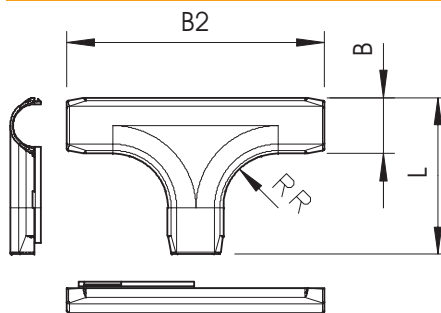

## Quick pipe T piece, light grey

Item no. 2153872

The Quick pipe T pieces are VDE-tested and consist of two interconnectable half shells, which can be closed around the Quick pipe.

**PVC** Polyvinylchloride

### Master data

Item no.	2153872
Type	2953 T M16 LGR
Description 1	Quick pipe T piece
Dimension	M16
Colour	Light grey
RAL number	7035
Material	Polyvinylchloride
Material symbol	PVC
Smallest sales unit (VG)	5 Piece
Weight	1,42 kg/100 pc.

### Technical data

Dimension B	20,40 mm
Dimension B2	94,40 mm
Dimension L	57,40 mm
Dimension R	20,00 mm
Version	Connector
Version	Connector
Size	M16
Halogen-free	<input type="checkbox"/>
With sleeve	<input type="checkbox"/>
Polished surface	<input type="checkbox"/>
Brushed surface	<input type="checkbox"/>
max. permitted ambient temperature	0,00 - 60,00 °C