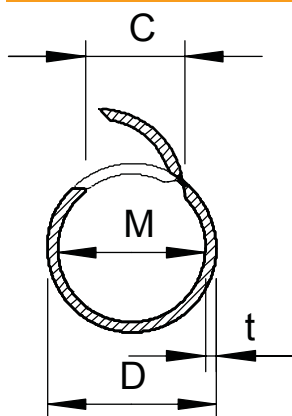

Technical data sheet

Quick pipe, light grey

Item no. 2153904

Quick pipe combines the advantages of cable duct and installation pipe in an intelligent system. This system allows tidy and safe surface-mounted installation of all kinds of cables on walls and ceilings. Quick pipe is available in four metric sizes: M16, M20, M25 and M32. The stock length is 2 m.

The system is VDE-tested and achieves a protection rating of IP44. The Quick pipe can be used in the temperature range between -25 and +60 °C and is resistant against impact energy of 5 J. The fittings are a component part of the system. The smallest shipped quantity is one shipping box.

PVC Polyvinylchloride

Master data

Item no.	2153904
Type	2953 M16 LGR
Description 1	Quick pipe
Dimension	M16
Colour	Light grey
RAL number	7035
Material	Polyvinylchloride
Material symbol	PVC
Smallest sales unit (VG)	50 m
Weight	7,00 kg/100 m

Technical data

Length	2.000,00 mm
Dimension C	8,2 mm
Dimension D	15,60 mm
Dimension M	13,2
Dimension t	1,20 mm
Surface-mounted	<input checked="" type="checkbox"/>
Flame-resistant version	<input type="checkbox"/>
type	Moulded, self-closing cover
Concrete installation	<input checked="" type="checkbox"/>
Size	M16
Halogen-free	<input type="checkbox"/>
Installation on wood	<input checked="" type="checkbox"/>
Installation under the ground	<input type="checkbox"/>
Installation outdoors	<input type="checkbox"/>
Machines and system installation	<input checked="" type="checkbox"/>
With sleeve	<input type="checkbox"/>
Temperature range	-25+60 °C
Underfloor installation (screed)	<input type="checkbox"/>
Concealed	<input type="checkbox"/>