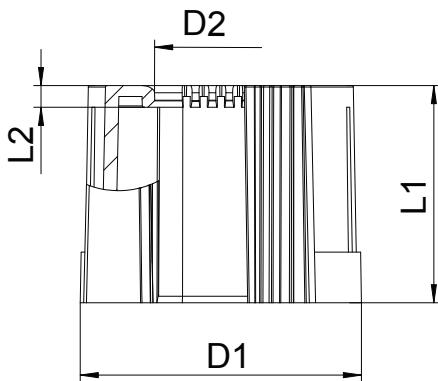

## Pipe end cap, splittable, metric, black

Item no. 2047995

Separable pipe end cap to slot onto metric electrical installation pipes. The separable pipe end cap can be used for repairs on existing installations according to regulations. It is not necessary to disconnect the cables, allowing quick mounting.

### Master data

Item no.	2047995
Type	129 TB M63 SW
Description 1	Pipe end sleeve, separable
Description 2	metric
Dimension	M63
Colour	Black
Material	Polyethylene
Material symbol	PE
Smallest sales unit (VG)	20 Piece
Weight	1,14 kg/100 pc.

### Technical data

Dimension D1	67,00 mm
Dimension D2	56,00 mm
Dimension L1	30,00 mm
Dimension L2	3,00 mm
Version	Connector
For pipe diameter	63,00 mm
Size	M63
Halogen-free	<input checked="" type="checkbox"/>
Brushed surface	<input type="checkbox"/>
Polished surface	<input type="checkbox"/>