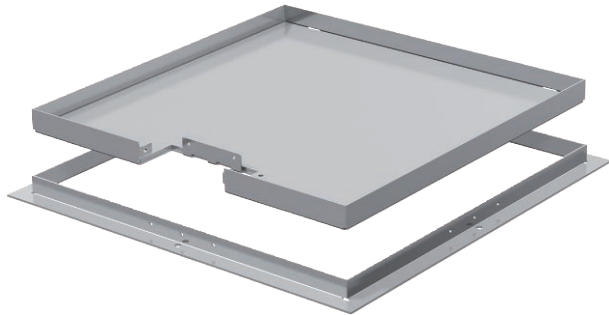

Technical data sheet

Frame cassette for cord outlet, RKS, nominal size 350-3, stainless steel
Item no. 7406534

Frame cassette for cord outlet, for UZD350-3, for the installation of accessories in dry or wet-cleaned floors for indoor use.

VA Stainless steel, rustproof 1.4301

Master data

Item no.	7406534
Type	RKS V3 25
Description 1	Frame cassette
Description 2	for cord outlet
Dimension	383x383x25
Material	Stainless steel, material no. 1.4301
Material symbol	A2
Smallest sales unit (VG)	1 Piece
Weight	763,20 kg/100 pc.

Technical data

Floor covering thickness	23,00 mm
Number of cable outlets	1
Cable outlet version	Swivellable cord outlet
Floor care	Dry
Device support to accept mounting boxes	<input type="checkbox"/>
Suitable for	Underfloor socket structure
Opening mechanism	Handle

Dimensions

Dimension A	424,00 mm
Dimension B	388,00 mm
Dimension C	382,00 mm
Dimension h	25,00 mm