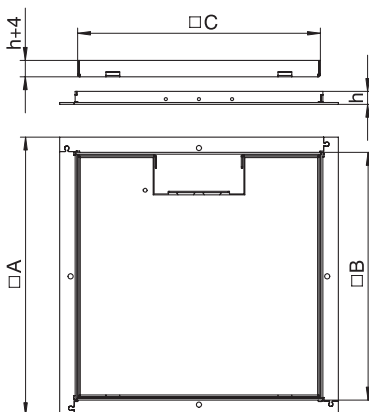

Technical data sheet

Frame cassette for cord outlet, RKS, nominal size 350-3, stainless steel
Item no. 7406534

Frame cassette for cord outlet, for UZD350-3, for the installation of accessories in dry or wet-cleaned floors for indoor use.

VA Stainless steel, rustproof 1.4301

Master data

Item no.	7406534
Type	RKS V3 25
Description 1	Frame cassette
Description 2	for cord outlet
Dimension	383x383x25
Material	Stainless steel, material no. 1.4301
Material symbol	A2
Smallest sales unit (VG)	1 Piece
Weight	763,20 kg/100 pc.

Technical data

Floor covering thickness	23,00 mm
Number of cable outlets	1
Cable outlet version	Swivellable cord outlet
Floor care	Dry
Device support to accept mounting boxes	<input type="checkbox"/>
Suitable for	Underfloor socket structure
Opening mechanism	Handle

Dimensions

Dimension A	424,00 mm
Dimension B	388,00 mm
Dimension C	382,00 mm
Dimension h	25,00 mm