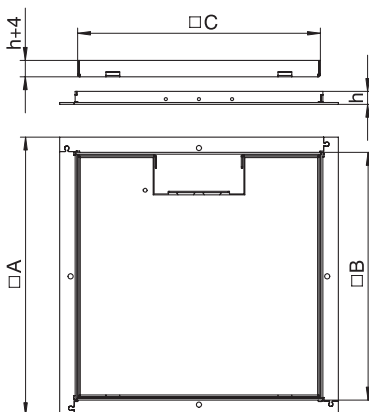

Technical data sheet

Frame cassette for cord outlet, RKS, nominal size 350-3, stainless steel
Item no. 7406530

Frame cassette for cord outlet, for UZD350-3, for the installation of accessories in dry or wet-cleaned floors for indoor use.

VA Stainless steel, rustproof 1.4301

Master data

Item no.	7406530
Type	RKS V3 20
Description 1	Frame cassette
Description 2	for cord outlet
Dimension	383x383x20
Material	Stainless steel, material no. 1.4301
Material symbol	A2
Smallest sales unit (VG)	1 Piece
Weight	742,30 kg/100 pc.

Technical data

Floor covering thickness	18,00 mm
Number of cable outlets	1
Cable outlet version	Swivellable cord outlet
Floor care	Dry
Device support to accept mounting boxes	<input type="checkbox"/>
Suitable for	Underfloor socket structure
Opening mechanism	Handle

Dimensions

Dimension A	424,00 mm
Dimension B	388,00 mm
Dimension C	382,00 mm
Dimension h	20,00 mm