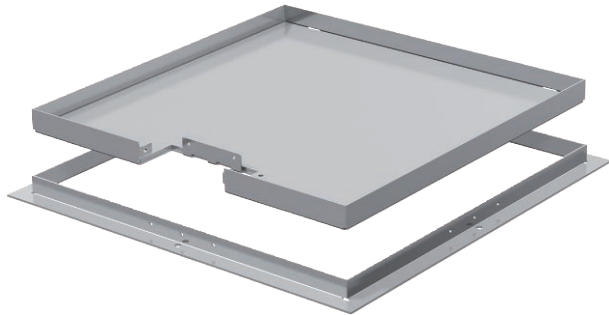

Technical data sheet

Frame cassette for cord outlet, RKS, nominal size 350-3, stainless steel
Item no. 7406530

Frame cassette for cord outlet, for UZD350-3, for the installation of accessories in dry or wet-cleaned floors for indoor use.

VA Stainless steel, rustproof 1.4301

Master data

Item no.	7406530
Type	RKS V3 20
Description 1	Frame cassette
Description 2	for cord outlet
Dimension	383x383x20
Material	Stainless steel, material no. 1.4301
Material symbol	A2
Smallest sales unit (VG)	1 Piece
Weight	742,30 kg/100 pc.

Technical data

Floor covering thickness	18,00 mm
Number of cable outlets	1
Cable outlet version	Swivellable cord outlet
Floor care	Dry
Device support to accept mounting boxes	<input type="checkbox"/>
Suitable for	Underfloor socket structure
Opening mechanism	Handle

Dimensions

Dimension A	424,00 mm
Dimension B	388,00 mm
Dimension C	382,00 mm
Dimension h	20,00 mm