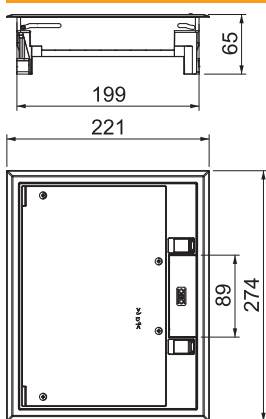

Technical data sheet

GES6 service outlet with locking slider

Item no. 7405322

Service outlet with locking slider for up to 9 individual Modul 45 devices in 3 UT3 universal supports, use in trunking systems and system floors for indoor use.
Floor covering recess in the hinged cover pre-adjusted to 5 mm, if necessary adjustable to 3, 8 or 10 mm.

Floor covering recess in the hinged cover pre-adjusted to 5 mm, if necessary adjustable to 3, 8 or 10 mm.

PA Polyamide

Master data

Item no.	7405322
Type	GES6-2U10T 9011
Description 1	Service outlet
Description 2	for universal mounting
Dimension	274x221x66
Colour	Graphite black
RAL number	9011
Material	Polyamide
Material symbol	PA
Smallest sales unit (VG)	1 Piece
Weight	138,00 kg/100 pc.

Technical data

Dimension h	73,00 mm
Wide installation dimensions	253,00 mm
Length of installation dimensions	201,00 mm
Number of installable devices	9
Number of mounting boxes	3
Cable outlet version	Swivellable cord outlet
Floor covering thickness	10,00 mm
Floor covering protection frame	<input checked="" type="checkbox"/>
Floor care	Dry
Version for	Rectangular
Seal installation option	<input type="checkbox"/>
Installation depth	73,00 mm
Floor height	73 mm
Device support to accept mounting boxes	<input checked="" type="checkbox"/>
Suitable for wet care	<input type="checkbox"/>
Suitable for raised floor installation	<input checked="" type="checkbox"/>
Suitable for cavity floor installation	<input type="checkbox"/>
Suitable for underfloor ducts	<input checked="" type="checkbox"/>
With floor covering recess	<input checked="" type="checkbox"/>
Nominal size for device installation units	6
Suitable for underfloor box	250/350
Opening mechanism	Locking slider
Frame version	Carpet protection frame
Schwerlastausführung	<input type="checkbox"/>