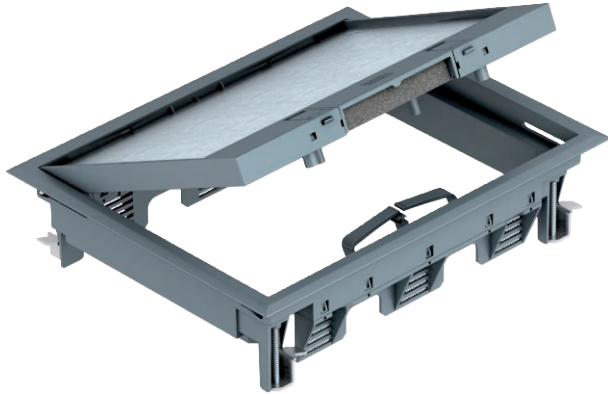

Technical data sheet

GES6 service outlet with locking slider

Item no. 7405321

Service outlet with locking slider for up to 9 individual Modul 45 devices in 3 UT3 universal supports, use in trunking systems and system floors for indoor use.
Floor covering recess in the hinged cover pre-adjusted to 5 mm, if necessary adjustable to 3, 8 or 10 mm.

Up to 6 installation devices with 50 mm central plate can be inserted.

Service outlet with locking slider, 3-compartment, for the installation of MT6 mounting support. Three type APMT2 cover plates can be installed.

Floor covering recess in the hinged cover pre-adjusted to 5 mm, if necessary adjustable to 3, 8 or 10 mm.

PA Polyamide

Master data

Item no.	7405321
Type	GES6-2U10T 7011
Description 1	Service outlet
Description 2	for universal mounting
Dimension	274x221x66
Colour	Iron grey
RAL number	7011
Material	Polyamide
Material symbol	PA
Smallest sales unit (VG)	1 Piece
Weight	138,00 kg/100 pc.