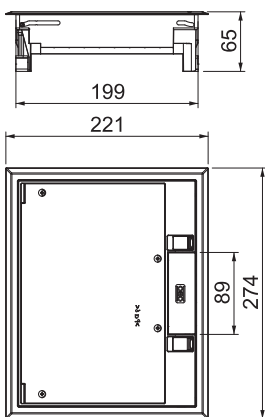

Floor covering recess in the hinged cover pre-adjusted to 5 mm, if necessary adjustable to 3, 8 or 10 mm.

PA Polyamide

Master data

Item no.	7405321
Type	GES6-2U10T 7011
Description 1	Service outlet
Description 2	for universal mounting
Dimension	274x221x66
Colour	Iron grey
RAL number	7011
Material	Polyamide
Material symbol	PA
Smallest sales unit (VG)	1 Piece
Weight	138,00 kg/100 pc.

Technical data

Dimension h	73,00 mm
Wide installation dimensions	253,00 mm
Length of installation dimensions	201,00 mm
Number of installable devices	9
Number of mounting boxes	3
Cable outlet version	Swivellable cord outlet
Floor covering thickness	10,00 mm
Floor covering protection frame	<input checked="" type="checkbox"/>
Floor care	Dry
Version for	Rectangular
Seal installation option	<input type="checkbox"/>
Installation depth	73,00 mm
Floor height	73 mm
Device support to accept mounting boxes	<input checked="" type="checkbox"/>
Suitable for wet care	<input type="checkbox"/>
Suitable for raised floor installation	<input checked="" type="checkbox"/>
Suitable for cavity floor installation	<input type="checkbox"/>
Suitable for underfloor ducts	<input checked="" type="checkbox"/>
With floor covering recess	<input checked="" type="checkbox"/>
Nominal size for device installation units	6
Suitable for underfloor box	250/350
Opening mechanism	Locking slider
Frame version	Carpet protection frame
Schwerlastausführung	<input type="checkbox"/>