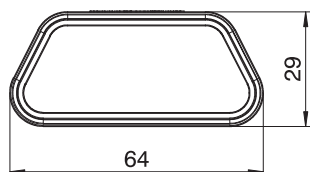

## EÜK duct connector

Item no. 7425910

Coupling element for connecting one-compartment PVC duct lengths with a trapezoid-shaped cross-section.

**PVC** Polyvinylchloride

### Master data

Item no.	7425910
Type	DUC 6025
Description 1	Connection shackle
Description 2	for underfloor ducts DU6025
Colour	Light grey
Material	Polyvinylchloride
Material symbol	PVC
Smallest sales unit (VG)	50 Piece
Weight	1,70 kg/100 pc.

### Technical data

Width	60,00 mm
Height	25,00 mm
Version	Strap
Trunking height	25,00 mm