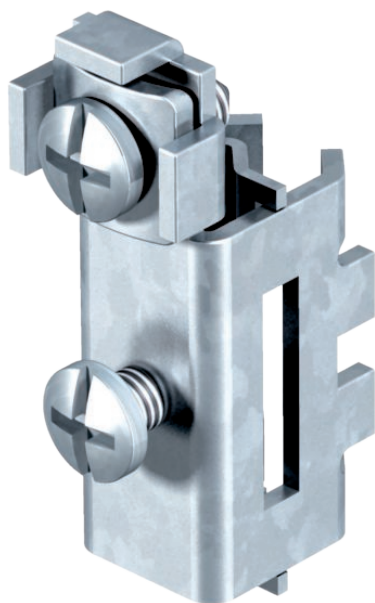

Technical data sheet

Clamp lock for earthing pipe clamp

Item no. 5057930

- Connection option: max. 2 conductors 2.5-25 mm²
- Possible to connect round conductor Rd 8

VA Stainless steel, rustproof 1.4301

Master data

Item no.	5057930
Type	927 SCH-K-VA
Description 1	Clip element
Description 2	complete for type 927/1 V2A
Dimension	1/4"
Material	Stainless steel, material no. 1.4301
Material symbol	A2
Smallest sales unit (VG)	20 Piece
Weight	4,70 kg/100 pc.