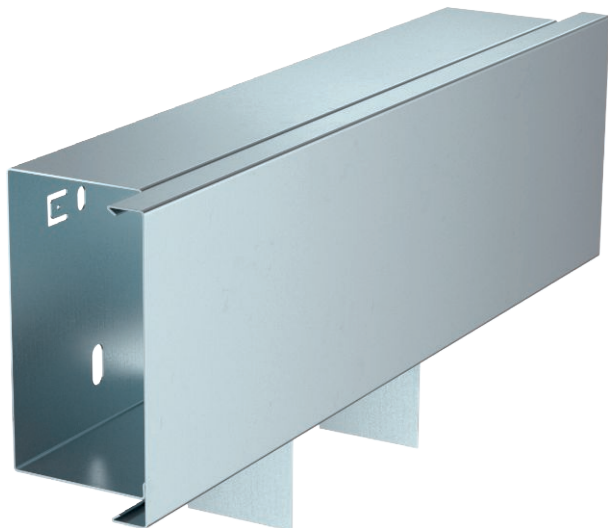

Technical data sheet

T piece for cable routing duct type LKM 60100

Item no. 6248209

T piece including cover for changing the direction of the LKM ducts.
Equipotential bonding without additional aids, between base and cover

St Steel

FS Strip galvanised

Master data

Item no.	6248209
Type	LKM T60100FS
Description 1	T piece
Description 2	with cover
Dimension	60x100mm
Material	Steel
Material symbol	St
Surface	Strip galvanised
Surface to DIN	DIN EN 10346
Surface symbol	FS
Smallest sales unit (VG)	1 Piece
Weight	69,20 kg/100 pc.

Technical data

Length	300,00 mm
Width	100,00 mm
Height	64,00 mm
Dimension a	300,00 mm
Version for	Base and cover
Fastening type for duct dimension	Base perforation 60 x 100
Suitable for maintaining electrical function	<input checked="" type="checkbox"/>
Halogen-free	<input checked="" type="checkbox"/>
Trunking height	64,00 mm
Trunking height	64,00 mm
Protective film	<input type="checkbox"/>
System size	60 x 100