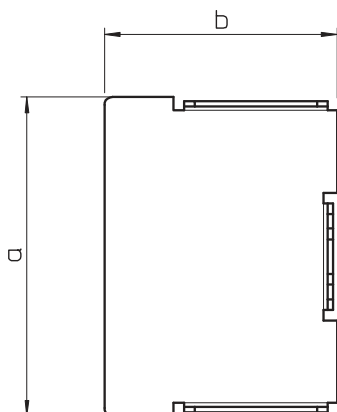

Technical data sheet

End piece, for cable duct type LKM 60100

Item no. 6248306

End piece for closing the LKM ducts.

St Steel

FS Strip galvanised

Product description

Master data

Item no.	6248306
Type	LKM E60100FS
Description 1	End piece
Dimension	60x100mm
Material	Steel
Material symbol	St
Surface	Strip galvanised
Surface to DIN	DIN EN 10346
Surface symbol	FS
Smallest sales unit (VG)	10 Piece
Weight	6,20 kg/100 pc.

Technical data

Length	21,00 mm
Width	100,00 mm
Height	64,00 mm
Dimension a	100,00 mm
Dimension b	64,00 mm
Version	Left/right
Fastening type	Lockable
for duct dimension	60 x 100
Suitable for maintaining electrical function	<input checked="" type="checkbox"/>
Halogen-free	<input checked="" type="checkbox"/>
Trunking height	64,00 mm
Trunking height	64,00 mm
Protective film	<input type="checkbox"/>