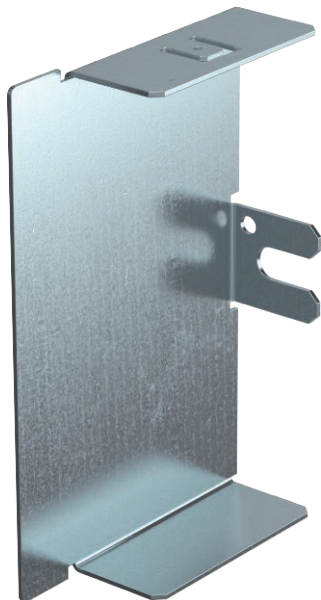

Technical data sheet

End piece, for cable duct type LKM 60100

Item no. 6248306

End piece for closing the LKM ducts.

St Steel

FS Strip galvanised

Product description

Master data

Item no.	6248306
Type	LKM E60100FS
Description 1	End piece
Dimension	60x100mm
Material	Steel
Material symbol	St
Surface	Strip galvanised
Surface to DIN	DIN EN 10346
Surface symbol	FS
Smallest sales unit (VG)	10 Piece
Weight	6,20 kg/100 pc.

Technical data

Length	21,00 mm
Width	100,00 mm
Height	64,00 mm
Dimension a	100,00 mm
Dimension b	64,00 mm
Version	Left/right
Fastening type	Lockable
for duct dimension	60 x 100
Suitable for maintaining electrical function	<input checked="" type="checkbox"/>
Halogen-free	<input checked="" type="checkbox"/>
Trunking height	64,00 mm
Trunking height	64,00 mm
Protective film	<input type="checkbox"/>