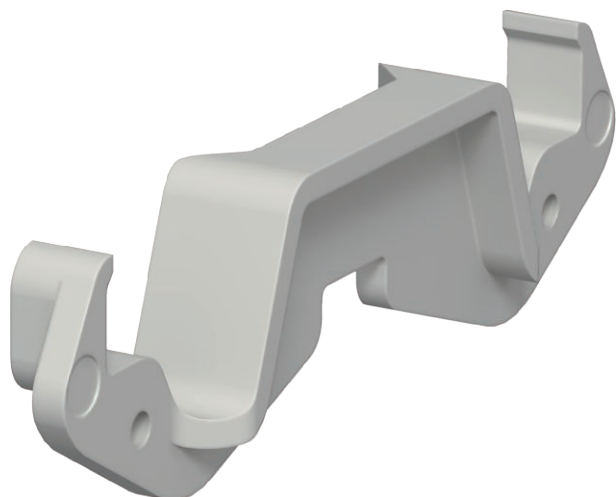

## Duct clamp KL80A

Item no. 6288640

Duct clamp for holding cables securely and for fastening the partition in Rapid 80 GK, GS and GA device installation trunking systems as well as in ISS service poles with a 76.5 mm system opening.

### Master data

Item no.	6288640
Type	KL80A
Description 1	Trunking clamp
Description 2	for system opening 80
Colour	Light grey
RAL number	7035
Material	Polycarbonate/acrylonitrile-butadiene-styrene
Material symbol	PC/ABS
Smallest sales unit (VG)	20 Piece
Weight	0,69 kg/100 pc.