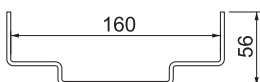

## Adapter plate for cable support system

Item no. 6290456

Adapter plate for mounting of a bracket for a cable support system to the ISS industrial service pole. Mounting instructions are included. Please observe the maximum load values. The bracket was tested with the adapter plate on the pole profile. The installation engineer must choose the ideal fastening system to match the substrate.

### Master data

Item no.	6290456
Type	ISS160160APKTS
Description 1	Adapter plate
Description 2	for bracket mounting
Dimension	166x216x56
Colour	White aluminium
RAL number	9006
Material	Steel
Material symbol	St
Smallest sales unit (VG)	1 Piece
Weight	142,00 kg/100 pc.

### Technical data

Width	160,00 mm
Height	216,00 mm
Version	vertikal
Fastening type	Screw fastening
Rustproof steel, pickled	<input type="checkbox"/>