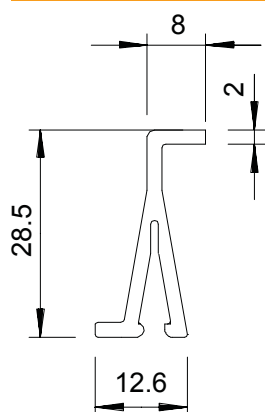

## Partition for WDK trunking, trunking height 40 mm

Item no. 6023096

Partition to divide the WDK trunking, with 40 mm trunking height, and various ISS service poles for the installation of different voltage levels.

The partitions are pinned on the connectors in the base.

**PVC** Polyvinylchloride

### Master data

Item no.	6023096
Type	2371 40
Description 1	Partition
Dimension	40x2000mm
Colour	Light grey
RAL number	7035
Material	Polyvinylchloride
Material symbol	PVC
Smallest sales unit (VG)	2 m
Weight	13,50 kg/100 m

### Technical data

Length	2.000,00 mm
Width	12,60 mm
Height	28,50 mm
Trunking height	40,00 mm
Version for	Single
Fastening type	Plug-in
Halogen-free	<input type="checkbox"/>
Self-extinguishing	<input checked="" type="checkbox"/>