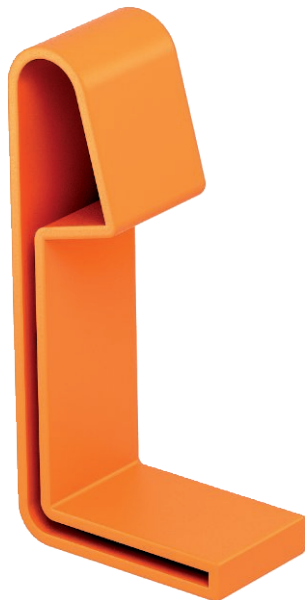

Technical data sheet

Protective cap 60

Item no. 6222537

Protective cap to cover cable ladder ends of side height 60 mm.

PE Polyethylene

Master data

Item no.	6222537
Type	SKH 60 OR
Description 1	Protective cap
Description 2	for cable ladder
Dimension	H60mm
Colour	Pastel orange
RAL number	2003
Material	Polyethylene
Material symbol	PE
Smallest sales unit (VG)	40 Pair
Weight	1,07 kg/100 pairs

Technical data

Length	60,00 mm
Side height	60,00 mm
Version	End cap