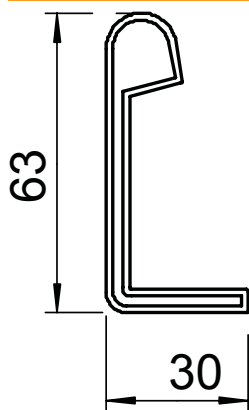

Technical data sheet

Protective cap 60

Item no. 6222537

Protective cap to cover cable ladder ends of side height 60 mm.

PE Polyethylene

Master data

Item no.	6222537
Type	SKH 60 OR
Description 1	Protective cap
Description 2	for cable ladder
Dimension	H60mm
Colour	Pastel orange
RAL number	2003
Material	Polyethylene
Material symbol	PE
Smallest sales unit (VG)	40 Pair
Weight	1,07 kg/100 pairs

Technical data

Length	60,00 mm
Side height	60,00 mm
Version	End cap