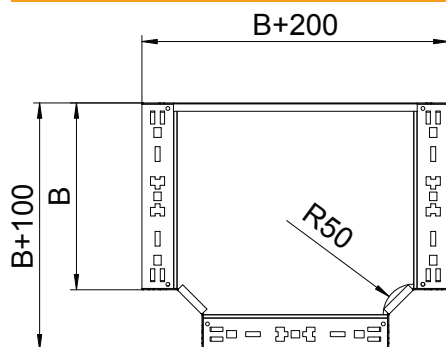

## Magic 60 T branch piece

Item no. 6041328

Tee branch piece with quick connector system. For all cable tray types of 60 mm side height.

**St** Steel

**FS** Strip galvanised

### Master data

Item no.	6041328
Type	RTM 640 FS
Description 1	T-branch piece
Description 2	with quick connector
Dimension	60x400
Material	Steel
Material symbol	St
Surface	Strip galvanised
Surface to DIN	DIN EN 10346
Surface symbol	FS
Smallest sales unit (VG)	1 Piece
Weight	335,60 kg/100 pc.

### Technical data

Width	400,00 mm
Side height	60,00 mm
Plate thickness	1,25 mm
Dimension B	400,00 mm
Connector version	Integrated connector
Shape	T piece horizontal
Dimension	60x400 mm
Suitable for maintaining electrical function	<input type="checkbox"/>
Rail thickness	1,25 mm
Material thickness, floor plate	1,25 mm
NATO hole pattern	<input type="checkbox"/>
Rustproof steel, pickled	<input type="checkbox"/>
Wide-span version	<input type="checkbox"/>