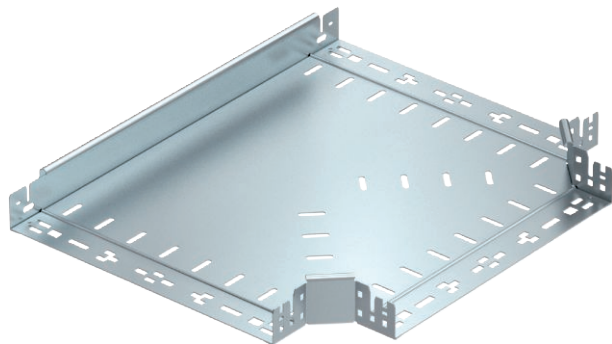

## Magic 60 T branch piece

Item no. 6041328

Tee branch piece with quick connector system. For all cable tray types of 60 mm side height.

**St** Steel

**FS** Strip galvanised

### Master data

Item no.	6041328
Type	RTM 640 FS
Description 1	T-branch piece
Description 2	with quick connector
Dimension	60x400
Material	Steel
Material symbol	St
Surface	Strip galvanised
Surface to DIN	DIN EN 10346
Surface symbol	FS
Smallest sales unit (VG)	1 Piece
Weight	335,60 kg/100 pc.

### Technical data

Width	400,00 mm
Side height	60,00 mm
Plate thickness	1,25 mm
Dimension B	400,00 mm
Connector version	Integrated connector
Shape	T piece horizontal
Dimension	60x400 mm
Suitable for maintaining electrical function	<input type="checkbox"/>
Rail thickness	1,25 mm
Material thickness, floor plate	1,25 mm
NATO hole pattern	<input type="checkbox"/>
Rustproof steel, pickled	<input type="checkbox"/>
Wide-span version	<input type="checkbox"/>