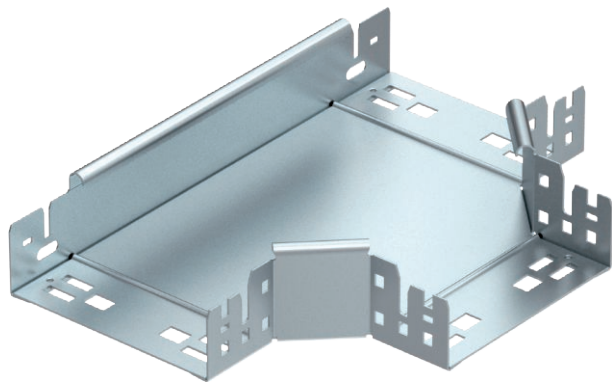

Technical data sheet

Magic 60 T branch piece

Item no. 6041322

Tee branch piece with quick connector system. For all cable tray types of 60 mm side height.

- St** Steel
- FS** Strip galvanised

Master data

Item no.	6041322
Type	RTM 615 FS
Description 1	T-branch piece
Description 2	with quick connector
Dimension	60x150
Material	Steel
Material symbol	St
Surface	Strip galvanised
Surface to DIN	DIN EN 10346
Surface symbol	FS
Smallest sales unit (VG)	1 Piece
Weight	114,70 kg/100 pc.

Technical data

Width	150,00 mm
Side height	60,00 mm
Plate thickness	1,25 mm
Dimension B	150,00 mm
Connector version	Integrated connector
Shape	T piece horizontal
Dimension	60x150 mm
Suitable for maintaining electrical function	<input type="checkbox"/>
Rail thickness	1,25 mm
Material thickness, floor plate	1,25 mm
NATO hole pattern	<input type="checkbox"/>
Rustproof steel, pickled	<input type="checkbox"/>
Wide-span version	<input type="checkbox"/>