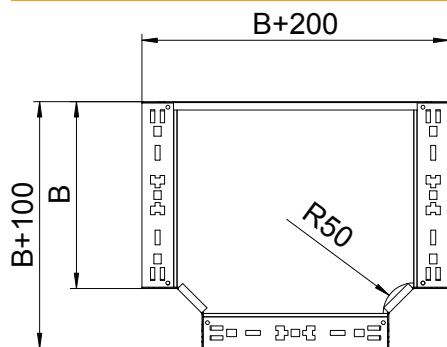

Technical data sheet

Magic 60 T branch piece

Item no. 6041322

Tee branch piece with quick connector system. For all cable tray types of 60 mm side height.

- St** Steel
- FS** Strip galvanised

Master data

Item no.	6041322
Type	RTM 615 FS
Description 1	T-branch piece
Description 2	with quick connector
Dimension	60x150
Material	Steel
Material symbol	St
Surface	Strip galvanised
Surface to DIN	DIN EN 10346
Surface symbol	FS
Smallest sales unit (VG)	1 Piece
Weight	114,70 kg/100 pc.

Technical data

Width	150,00 mm
Side height	60,00 mm
Plate thickness	1,25 mm
Dimension B	150,00 mm
Connector version	Integrated connector
Shape	T piece horizontal
Dimension	60x150 mm
Suitable for maintaining electrical function	<input type="checkbox"/>
Rail thickness	1,25 mm
Material thickness, floor plate	1,25 mm
NATO hole pattern	<input type="checkbox"/>
Rustproof steel, pickled	<input type="checkbox"/>
Wide-span version	<input type="checkbox"/>