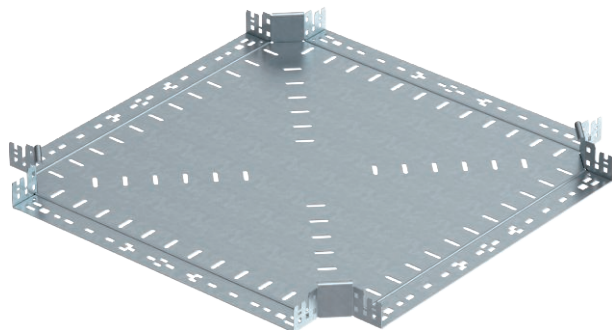

Technical data sheet

Magic 60 cross-over

Item no. 7027033

Cross-over with quick connector system. For all cable tray types of 60 mm side height.

St	Steel
FT	Hot-dip galvanised

Master data

Item no.	7027033
Type	RKM 660 FT
Description 1	Cross over
Description 2	with quick connector
Dimension	60x600
Material	Steel
Material symbol	St
Surface	Hot-dip galvanised
Surface to DIN	DIN EN ISO 1461
Surface symbol	FT
Smallest sales unit (VG)	1 Piece
Weight	658,80 kg/100 pc.

Technical data

Width	600,00 mm
Side height	60,00 mm
Dimension B	600,00 mm
Dimension	60x600 mm
Plate thickness	1,25 mm
Suitable for maintaining electrical function	<input type="checkbox"/>
Rail thickness	1,25 mm
Material thickness, floor plate	1,25 mm
Rustproof steel, pickled	<input type="checkbox"/>
Wide-span version	<input type="checkbox"/>