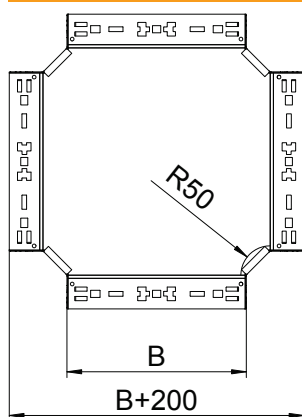

Technical data sheet

Magic 60 cross-over

Item no. 7027033

Cross-over with quick connector system. For all cable tray types of 60 mm side height.

St	Steel
FT	Hot-dip galvanised

Master data

Item no.	7027033
Type	RKM 660 FT
Description 1	Cross over
Description 2	with quick connector
Dimension	60x600
Material	Steel
Material symbol	St
Surface	Hot-dip galvanised
Surface to DIN	DIN EN ISO 1461
Surface symbol	FT
Smallest sales unit (VG)	1 Piece
Weight	658,80 kg/100 pc.

Technical data

Width	600,00 mm
Side height	60,00 mm
Dimension B	600,00 mm
Dimension	60x600 mm
Plate thickness	1,25 mm
Suitable for maintaining electrical function	<input type="checkbox"/>
Rail thickness	1,25 mm
Material thickness, floor plate	1,25 mm
Rustproof steel, pickled	<input type="checkbox"/>
Wide-span version	<input type="checkbox"/>