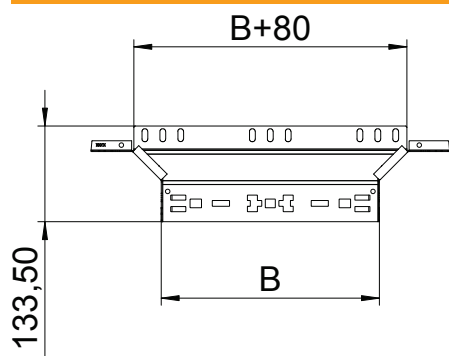

Technical data sheet

Add-on tee 60

Item no. 6041236

Magic add-on tee with quick connector system. For all cable tray types of 60 mm side height.

- St** Steel
- FS** Strip galvanised

Master data

Item no.	6041236
Type	RAAM 630 FS
Description 1	Add-on tee
Description 2	with quick connector
Dimension	60x300
Material	Steel
Material symbol	St
Surface	Strip galvanised
Surface to DIN	DIN EN 10346
Surface symbol	FS
Smallest sales unit (VG)	1 Piece
Weight	62,90 kg/100 pc.

Technical data

Width	300,00 mm
Side height	60,00 mm
Dimension B	300,00 mm
Departing width	300,00 mm
Connector version	Integrated connector
Dimension	60x300 mm
Plate thickness	1,25 mm
Suitable for maintaining electrical function	<input type="checkbox"/>
Material thickness, floor plate	1,25 mm
NATO hole pattern	<input type="checkbox"/>
Rustproof steel, pickled	<input type="checkbox"/>
Wide-span version	<input type="checkbox"/>