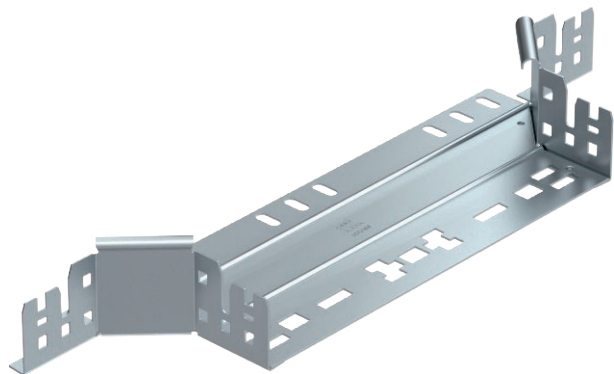

Technical data sheet

Add-on tee 60

Item no. 6041236

Magic add-on tee with quick connector system. For all cable tray types of 60 mm side height.

- St** Steel
- FS** Strip galvanised

Master data

Item no.	6041236
Type	RAAM 630 FS
Description 1	Add-on tee
Description 2	with quick connector
Dimension	60x300
Material	Steel
Material symbol	St
Surface	Strip galvanised
Surface to DIN	DIN EN 10346
Surface symbol	FS
Smallest sales unit (VG)	1 Piece
Weight	62,90 kg/100 pc.

Technical data

Width	300,00 mm
Side height	60,00 mm
Dimension B	300,00 mm
Departing width	300,00 mm
Connector version	Integrated connector
Dimension	60x300 mm
Plate thickness	1,25 mm
Suitable for maintaining electrical function	<input type="checkbox"/>
Material thickness, floor plate	1,25 mm
NATO hole pattern	<input type="checkbox"/>
Rustproof steel, pickled	<input type="checkbox"/>
Wide-span version	<input type="checkbox"/>