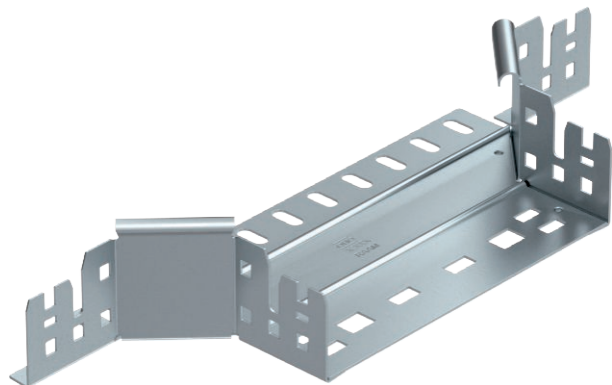

## Add-on tee 60

Item no. 6041234

Magic add-on tee with quick connector system. For all cable tray types of 60 mm side height.

- St** Steel
- FS** Strip galvanised

### Master data

Item no.	6041234
Type	RAAM 620 FS
Description 1	Add-on tee
Description 2	with quick connector
Dimension	60x200
Material	Steel
Material symbol	St
Surface	Strip galvanised
Surface to DIN	DIN EN 10346
Surface symbol	FS
Smallest sales unit (VG)	1 Piece
Weight	50,10 kg/100 pc.

### Technical data

Width	200,00 mm
Side height	60,00 mm
Dimension B	200,00 mm
Departing width	200,00 mm
Connector version	Integrated connector
Dimension	60x200 mm
Plate thickness	1,25 mm
Suitable for maintaining electrical function	<input type="checkbox"/>
Material thickness, floor plate	1,25 mm
NATO hole pattern	<input type="checkbox"/>
Rustproof steel, pickled	<input type="checkbox"/>
Wide-span version	<input type="checkbox"/>