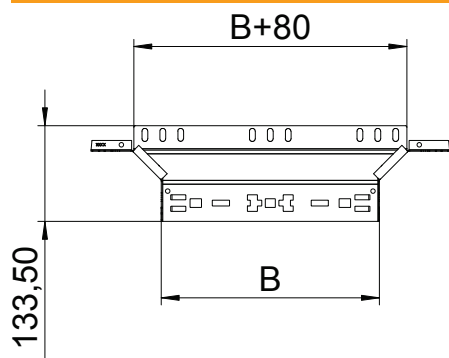

## Add-on tee 60

Item no. 6041234

Magic add-on tee with quick connector system. For all cable tray types of 60 mm side height.

- St** Steel
- FS** Strip galvanised

### Master data

Item no.	6041234
Type	RAAM 620 FS
Description 1	Add-on tee
Description 2	with quick connector
Dimension	60x200
Material	Steel
Material symbol	St
Surface	Strip galvanised
Surface to DIN	DIN EN 10346
Surface symbol	FS
Smallest sales unit (VG)	1 Piece
Weight	50,10 kg/100 pc.

### Technical data

Width	200,00 mm
Side height	60,00 mm
Dimension B	200,00 mm
Departing width	200,00 mm
Connector version	Integrated connector
Dimension	60x200 mm
Plate thickness	1,25 mm
Suitable for maintaining electrical function	<input type="checkbox"/>
Material thickness, floor plate	1,25 mm
NATO hole pattern	<input type="checkbox"/>
Rustproof steel, pickled	<input type="checkbox"/>
Wide-span version	<input type="checkbox"/>