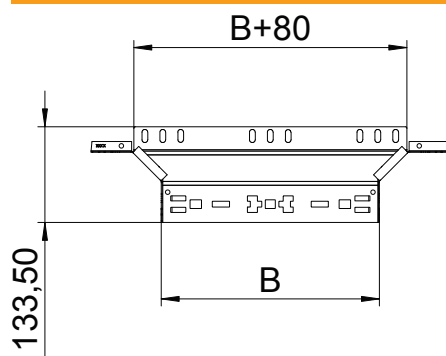

## Add-on tee 60

Item no. 6041230

Magic add-on tee with quick connector system. For all cable tray types of 60 mm side height.

- St** Steel
- FS** Strip galvanised

### Master data

Item no.	6041230
Type	RAAM 610 FS
Description 1	Add-on tee
Description 2	with quick connector
Dimension	60x100
Material	Steel
Material symbol	St
Surface	Strip galvanised
Surface to DIN	DIN EN 10346
Surface symbol	FS
Smallest sales unit (VG)	1 Piece
Weight	37,70 kg/100 pc.

### Technical data

Width	100,00 mm
Side height	60,00 mm
Dimension B	100,00 mm
Departing width	100,00 mm
Connector version	Integrated connector
Dimension	60x100 mm
Plate thickness	1,25 mm
Suitable for maintaining electrical function	<input type="checkbox"/>
Material thickness, floor plate	1,25 mm
NATO hole pattern	<input type="checkbox"/>
Rustproof steel, pickled	<input type="checkbox"/>
Wide-span version	<input type="checkbox"/>