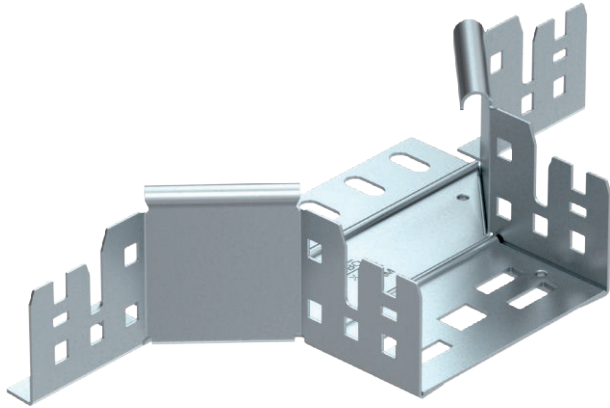

## Add-on tee 60

Item no. 6041230

Magic add-on tee with quick connector system. For all cable tray types of 60 mm side height.

- St** Steel
- FS** Strip galvanised

### Master data

Item no.	6041230
Type	RAAM 610 FS
Description 1	Add-on tee
Description 2	with quick connector
Dimension	60x100
Material	Steel
Material symbol	St
Surface	Strip galvanised
Surface to DIN	DIN EN 10346
Surface symbol	FS
Smallest sales unit (VG)	1 Piece
Weight	37,70 kg/100 pc.

### Technical data

Width	100,00 mm
Side height	60,00 mm
Dimension B	100,00 mm
Departing width	100,00 mm
Connector version	Integrated connector
Dimension	60x100 mm
Plate thickness	1,25 mm
Suitable for maintaining electrical function	<input type="checkbox"/>
Material thickness, floor plate	1,25 mm
NATO hole pattern	<input type="checkbox"/>
Rustproof steel, pickled	<input type="checkbox"/>
Wide-span version	<input type="checkbox"/>