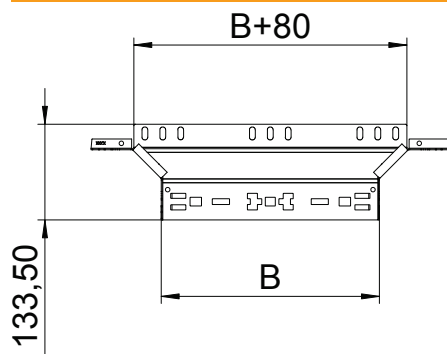

## Magic 35 add-on tee

Item no. 6041024

Add-on tee with quick connector system. For all cable tray types of 35 mm side height.

<b>St</b>	Steel
<b>FS</b>	Strip galvanised

### Master data

Item no.	6041024
Type	RAAM 330 FS
Description 1	Add-on tee
Description 2	with quick connector
Dimension	35x300
Material	Steel
Material symbol	St
Surface	Strip galvanised
Surface to DIN	DIN EN 10346
Surface symbol	FS
Smallest sales unit (VG)	1 Piece
Weight	56,30 kg/100 pc.

### Technical data

Width	300,00 mm
Side height	35,00 mm
Dimension B	300,00 mm
Dimension R	150,00 mm
Connector version	Integrated connector
Dimension	35x300 mm
Plate thickness	1,25 mm
Suitable for maintaining electrical function	<input type="checkbox"/>
Rail thickness	1,25 mm
Material thickness, floor plate	1,25 mm
NATO hole pattern	<input type="checkbox"/>
Rustproof steel, pickled	<input type="checkbox"/>
Wide-span version	<input type="checkbox"/>