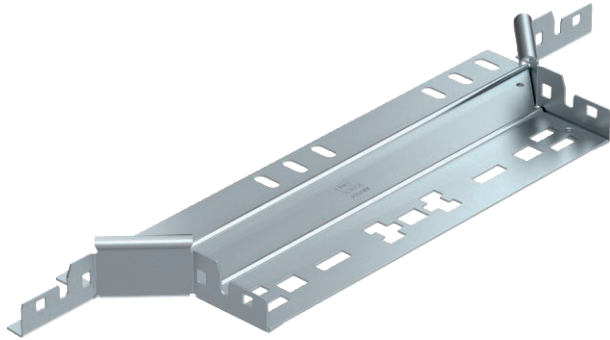

## Magic 35 add-on tee

Item no. 6041024

Add-on tee with quick connector system. For all cable tray types of 35 mm side height.

<b>St</b>	Steel
<b>FS</b>	Strip galvanised

### Master data

Item no.	6041024
Type	RAAM 330 FS
Description 1	Add-on tee
Description 2	with quick connector
Dimension	35x300
Material	Steel
Material symbol	St
Surface	Strip galvanised
Surface to DIN	DIN EN 10346
Surface symbol	FS
Smallest sales unit (VG)	1 Piece
Weight	56,30 kg/100 pc.

### Technical data

Width	300,00 mm
Side height	35,00 mm
Dimension B	300,00 mm
Dimension R	150,00 mm
Connector version	Integrated connector
Dimension	35x300 mm
Plate thickness	1,25 mm
Suitable for maintaining electrical function	<input type="checkbox"/>
Rail thickness	1,25 mm
Material thickness, floor plate	1,25 mm
NATO hole pattern	<input type="checkbox"/>
Rustproof steel, pickled	<input type="checkbox"/>
Wide-span version	<input type="checkbox"/>