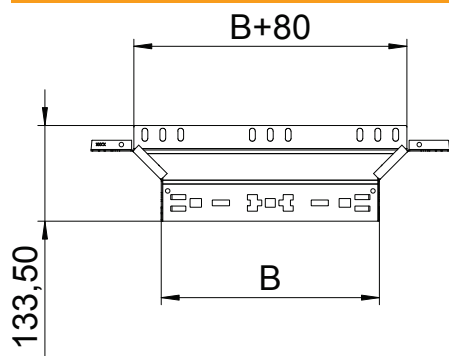

Technical data sheet

Magic 35 add-on tee

Item no. 6041022

Add-on tee with quick connector system. For all cable tray types of 35 mm side height.

St	Steel
FS	Strip galvanised

Master data

Item no.	6041022
Type	RAAM 320 FS
Description 1	Add-on tee
Description 2	with quick connector
Dimension	35x200
Material	Steel
Material symbol	St
Surface	Strip galvanised
Surface to DIN	DIN EN 10346
Surface symbol	FS
Smallest sales unit (VG)	1 Piece
Weight	43,40 kg/100 pc.

Technical data

Width	200,00 mm
Side height	35,00 mm
Dimension B	200,00 mm
Dimension R	150,00 mm
Connector version	Integrated connector
Dimension	35x200 mm
Plate thickness	1,25 mm
Suitable for maintaining electrical function	<input type="checkbox"/>
Rail thickness	1,25 mm
Material thickness, floor plate	1,25 mm
NATO hole pattern	<input type="checkbox"/>
Rustproof steel, pickled	<input type="checkbox"/>
Wide-span version	<input type="checkbox"/>