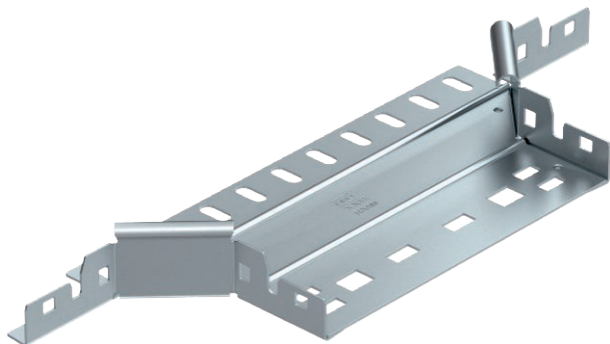

Technical data sheet

Magic 35 add-on tee

Item no. 6041022

Add-on tee with quick connector system. For all cable tray types of 35 mm side height.

St	Steel
FS	Strip galvanised

Master data

Item no.	6041022
Type	RAAM 320 FS
Description 1	Add-on tee
Description 2	with quick connector
Dimension	35x200
Material	Steel
Material symbol	St
Surface	Strip galvanised
Surface to DIN	DIN EN 10346
Surface symbol	FS
Smallest sales unit (VG)	1 Piece
Weight	43,40 kg/100 pc.

Technical data

Width	200,00 mm
Side height	35,00 mm
Dimension B	200,00 mm
Dimension R	150,00 mm
Connector version	Integrated connector
Dimension	35x200 mm
Plate thickness	1,25 mm
Suitable for maintaining electrical function	<input type="checkbox"/>
Rail thickness	1,25 mm
Material thickness, floor plate	1,25 mm
NATO hole pattern	<input type="checkbox"/>
Rustproof steel, pickled	<input type="checkbox"/>
Wide-span version	<input type="checkbox"/>