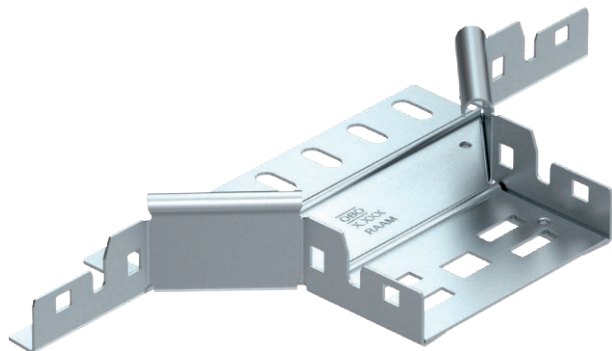

Technical data sheet

Magic 35 add-on tee

Item no. 6041020

Add-on tee with quick connector system. For all cable tray types of 35 mm side height.

- St** Steel
- FS** Strip galvanised

Master data

Item no.	6041020
Type	RAAM 310 FS
Description 1	Add-on tee
Description 2	with quick connector
Dimension	35x100
Material	Steel
Material symbol	St
Surface	Strip galvanised
Surface to DIN	DIN EN 10346
Surface symbol	FS
Smallest sales unit (VG)	1 Piece
Weight	30,70 kg/100 pc.

Technical data

Width	100,00 mm
Side height	35,00 mm
Dimension B	100,00 mm
Dimension R	150,00 mm
Connector version	Integrated connector
Dimension	35x100 mm
Plate thickness	1,25 mm
Suitable for maintaining electrical function	<input type="checkbox"/>
Rail thickness	1,25 mm
Material thickness, floor plate	1,25 mm
NATO hole pattern	<input type="checkbox"/>
Rustproof steel, pickled	<input type="checkbox"/>
Wide-span version	<input type="checkbox"/>