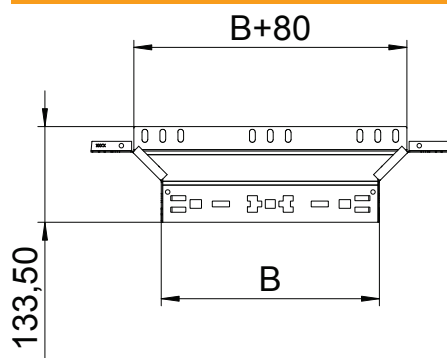

Technical data sheet

Magic 35 add-on tee

Item no. 6041020

Add-on tee with quick connector system. For all cable tray types of 35 mm side height.

- St** Steel
- FS** Strip galvanised

Master data

Item no.	6041020
Type	RAAM 310 FS
Description 1	Add-on tee
Description 2	with quick connector
Dimension	35x100
Material	Steel
Material symbol	St
Surface	Strip galvanised
Surface to DIN	DIN EN 10346
Surface symbol	FS
Smallest sales unit (VG)	1 Piece
Weight	30,70 kg/100 pc.

Technical data

Width	100,00 mm
Side height	35,00 mm
Dimension B	100,00 mm
Dimension R	150,00 mm
Connector version	Integrated connector
Dimension	35x100 mm
Plate thickness	1,25 mm
Suitable for maintaining electrical function	<input type="checkbox"/>
Rail thickness	1,25 mm
Material thickness, floor plate	1,25 mm
NATO hole pattern	<input type="checkbox"/>
Rustproof steel, pickled	<input type="checkbox"/>
Wide-span version	<input type="checkbox"/>