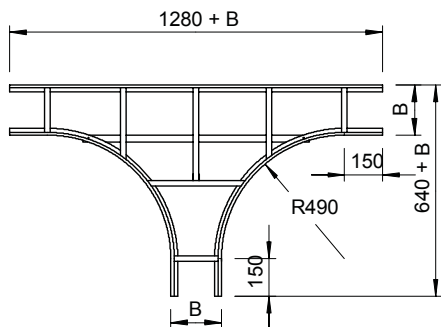

## T piece VS 60

Item no. 6213766

Tee, VS rung, side height 60 mm, horizontal, for cable ladders with medium-duty rungs (VS) and a side height of 60 mm.

St	Steel
FS	Strip galvanised

Additional product text, instruction	Connectors should be ordered separately and in the appropriate quantity.
Additional product text 2	Additional widths are available on request.

### Master data

Item no.	6213766
Type	LT 650 VS FS
Description 1	Tee
Description 2	for cable ladder with VS rung
Dimension	60x500
Material	Steel
Material symbol	St
Surface	Strip galvanised
Surface to DIN	DIN EN 10346
Surface symbol	FS
Smallest sales unit (VG)	1,00 Piece
Weight	952,00 kg/100 pc.

### Technical data

Width	500,00 mm
Side height	60,00 mm
Dimension B	500,00 mm
Dimension R	490,00 mm
Rung version	Profile unperforated
Side rail version	Flat profile
Shape	Exit symmetrical
Suitable for maintaining electrical function	<input type="checkbox"/>
Rail thickness	1,50 mm
Rustproof steel, pickled	<input type="checkbox"/>
Wide-span version	<input type="checkbox"/>