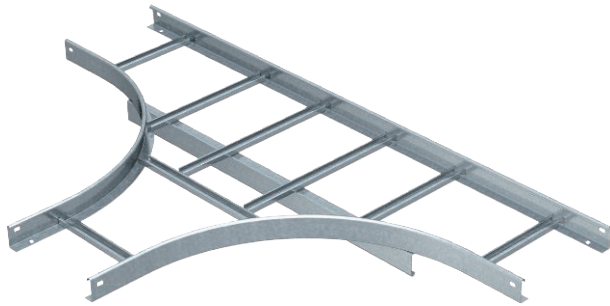

## T piece VS 60

Item no. 6213766

Tee, VS rung, side height 60 mm, horizontal, for cable ladders with medium-duty rungs (VS) and a side height of 60 mm.

St	Steel
FS	Strip galvanised

Additional product text, instruction	Connectors should be ordered separately and in the appropriate quantity.
Additional product text 2	Additional widths are available on request.

### Master data

Item no.	6213766
Type	LT 650 VS FS
Description 1	Tee
Description 2	for cable ladder with VS rung
Dimension	60x500
Material	Steel
Material symbol	St
Surface	Strip galvanised
Surface to DIN	DIN EN 10346
Surface symbol	FS
Smallest sales unit (VG)	1,00 Piece
Weight	952,00 kg/100 pc.

### Technical data

Width	500,00 mm
Side height	60,00 mm
Dimension B	500,00 mm
Dimension R	490,00 mm
Rung version	Profile unperforated
Side rail version	Flat profile
Shape	Exit symmetrical
Suitable for maintaining electrical function	<input type="checkbox"/>
Rail thickness	1,50 mm
Rustproof steel, pickled	<input type="checkbox"/>
Wide-span version	<input type="checkbox"/>