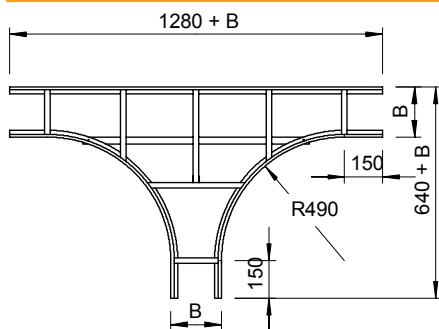

Technical data sheet

T piece VS 60

Item no. 6213731

Tee, VS rung, side height 60 mm, horizontal, for cable ladders with medium-duty rungs (VS) and a side height of 60 mm.

St	Steel
FS	Strip galvanised

Additional product text, instruction	Connectors should be ordered separately and in the appropriate quantity.
Additional product text 2	Additional widths are available on request.

Master data

Item no.	6213731
Type	LT 630 VS FS
Description 1	Tee
Description 2	for cable ladder with VS rung
Dimension	60x300
Material	Steel
Material symbol	St
Surface	Strip galvanised
Surface to DIN	DIN EN 10346
Surface symbol	FS
Smallest sales unit (VG)	1,00 Piece
Weight	789,00 kg/100 pc.

Technical data

Width	300,00 mm
Side height	60,00 mm
Dimension B	300,00 mm
Dimension R	490,00 mm
Rung version	Profile unperforated
Side rail version	Flat profile
Shape	Exit symmetrical
Suitable for maintaining electrical function	<input type="checkbox"/>
Rail thickness	1,50 mm
Rustproof steel, pickled	<input type="checkbox"/>
Wide-span version	<input type="checkbox"/>