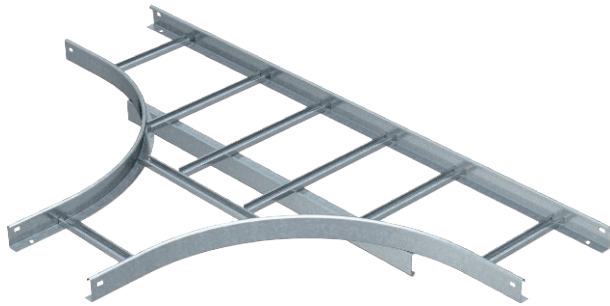

Technical data sheet

T piece VS 60

Item no. 6213731

Tee, VS rung, side height 60 mm, horizontal, for cable ladders with medium-duty rungs (VS) and a side height of 60 mm.

St	Steel
FS	Strip galvanised

Additional product text, instruction	Connectors should be ordered separately and in the appropriate quantity.
Additional product text 2	Additional widths are available on request.

Master data

Item no.	6213731
Type	LT 630 VS FS
Description 1	Tee
Description 2	for cable ladder with VS rung
Dimension	60x300
Material	Steel
Material symbol	St
Surface	Strip galvanised
Surface to DIN	DIN EN 10346
Surface symbol	FS
Smallest sales unit (VG)	1,00 Piece
Weight	789,00 kg/100 pc.

Technical data

Width	300,00 mm
Side height	60,00 mm
Dimension B	300,00 mm
Dimension R	490,00 mm
Rung version	Profile unperforated
Side rail version	Flat profile
Shape	Exit symmetrical
Suitable for maintaining electrical function	<input type="checkbox"/>
Rail thickness	1,50 mm
Rustproof steel, pickled	<input type="checkbox"/>
Wide-span version	<input type="checkbox"/>