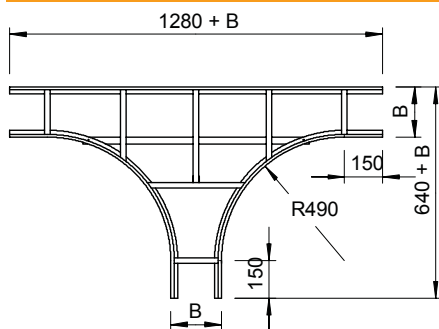

## T piece VS 60

Item no. 6213723

Tee, VS rung, side height 60 mm, horizontal, for cable ladders with medium-duty rungs (VS) and a side height of 60 mm.

St	Steel
FS	Strip galvanised

Additional product text, instruction	Connectors should be ordered separately and in the appropriate quantity.
Additional product text 2	Additional widths are available on request.

### Master data

Item no.	6213723
Type	LT 620 VS FS
Description 1	Tee
Description 2	for cable ladder with VS rung
Dimension	60x200
Material	Steel
Material symbol	St
Surface	Strip galvanised
Surface to DIN	DIN EN 10346
Surface symbol	FS
Smallest sales unit (VG)	1,00 Piece
Weight	677,00 kg/100 pc.

### Technical data

Width	200,00 mm
Side height	60,00 mm
Dimension B	200,00 mm
Dimension R	490,00 mm
Rung version	Profile unperforated
Side rail version	Flat profile
Shape	Exit symmetrical
Suitable for maintaining electrical function	<input type="checkbox"/>
Rail thickness	1,50 mm
Rustproof steel, pickled	<input type="checkbox"/>
Wide-span version	<input type="checkbox"/>