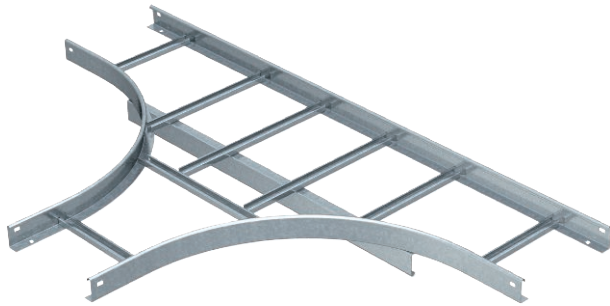

## T piece VS 60

Item no. 6213723

Tee, VS rung, side height 60 mm, horizontal, for cable ladders with medium-duty rungs (VS) and a side height of 60 mm.

St	Steel
FS	Strip galvanised

Additional product text, instruction	Connectors should be ordered separately and in the appropriate quantity.
Additional product text 2	Additional widths are available on request.

### Master data

Item no.	6213723
Type	LT 620 VS FS
Description 1	Tee
Description 2	for cable ladder with VS rung
Dimension	60x200
Material	Steel
Material symbol	St
Surface	Strip galvanised
Surface to DIN	DIN EN 10346
Surface symbol	FS
Smallest sales unit (VG)	1,00 Piece
Weight	677,00 kg/100 pc.

### Technical data

Width	200,00 mm
Side height	60,00 mm
Dimension B	200,00 mm
Dimension R	490,00 mm
Rung version	Profile unperforated
Side rail version	Flat profile
Shape	Exit symmetrical
Suitable for maintaining electrical function	<input type="checkbox"/>
Rail thickness	1,50 mm
Rustproof steel, pickled	<input type="checkbox"/>
Wide-span version	<input type="checkbox"/>