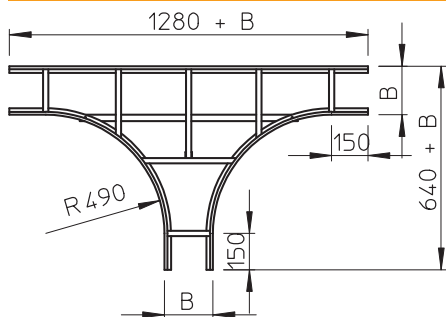

Technical data sheet

T piece NS 45

Item no. 6205577

Horizontal tee, for all cable ladder types of 45 mm side height.

St	Steel
FS	Strip galvanised

Additional product text, instruction: Connectors should be ordered separately and in the appropriate quantity.

Master data

Item no.	6205577
Type	LT 460 NS FS
Description 1	Tee
Description 2	for cable ladder with NS rung
Dimension	45x600
Material	Steel
Material symbol	St
Surface	Strip galvanised
Surface to DIN	DIN EN 10346
Surface symbol	FS
Smallest sales unit (VG)	1,00 Piece
Weight	775,20 kg/100 pc.

Technical data

Width	600,00 mm
Side height	45,00 mm
Dimension R	490,00 mm
Rung version	Profile unperforated
Side rail version	Flat profile
Shape	Exit symmetrical
Suitable for maintaining electrical function	<input type="checkbox"/>
Rail thickness	1,50 mm
Rustproof steel, pickled	<input type="checkbox"/>
Wide-span version	<input type="checkbox"/>