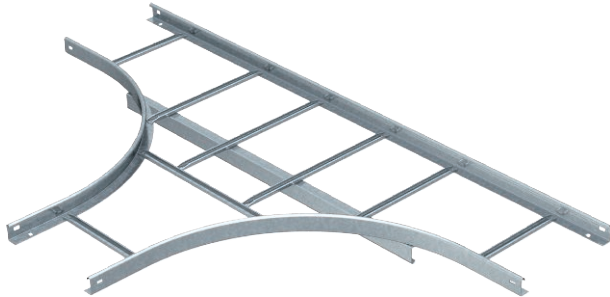

Technical data sheet

T piece NS 45

Item no. 6205577

Horizontal tee, for all cable ladder types of 45 mm side height.

St	Steel
FS	Strip galvanised

Additional product text, instruction: Connectors should be ordered separately and in the appropriate quantity.

Master data

Item no.	6205577
Type	LT 460 NS FS
Description 1	Tee
Description 2	for cable ladder with NS rung
Dimension	45x600
Material	Steel
Material symbol	St
Surface	Strip galvanised
Surface to DIN	DIN EN 10346
Surface symbol	FS
Smallest sales unit (VG)	1,00 Piece
Weight	775,20 kg/100 pc.

Technical data

Width	600,00 mm
Side height	45,00 mm
Dimension R	490,00 mm
Rung version	Profile unperforated
Side rail version	Flat profile
Shape	Exit symmetrical
Suitable for maintaining electrical function	<input type="checkbox"/>
Rail thickness	1,50 mm
Rustproof steel, pickled	<input type="checkbox"/>
Wide-span version	<input type="checkbox"/>