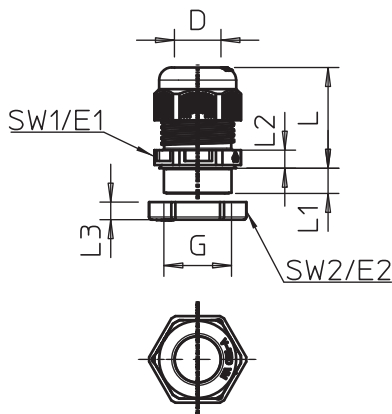

Technical data sheet

Cable gland with locknut as a set

Item no. 7205657

Robust cap nut cable gland with metric connecting thread to IEC 423, including pre-mounted locknut.

For high tightness requirements. Strain relief, torsion protection and tightness over the whole clamping area. Sealing ring made of polychloroprene/acrylonitrile butadiene rubber. Moulded shaped sealing lip on intermediate support, no connection thread sealing ring required.

Colour: Pastel orange.

PA Polyamide

Master data

Item no.	7205657
Type	V-TEC VM16+ OR
Description 1	Cable gland
Description 2	with locknut
Dimension	M16
Colour	Pastel orange
RAL number	2003
Material	Polyamide
Material symbol	PA
Smallest sales unit (VG)	10 Piece
Weight	0,77 kg/100 pc.

Technical data

Dimension E1	22,00 mm
Dimension E2	25,00 mm
Dimension G	M16 x 1,5 mm
Dimension L min.	21,50 mm
Dimension L max.	23,50 mm
Dimension L1	8,00 mm
Dimension L2	5,00 mm
Dimension L3	5,00 mm
WAF	20,00 mm
SW 1	20,00 mm
SW 2	22,00 mm
Bend protection	<input type="checkbox"/>
Sealing range D	4,50 - 10,00 mm
Flat cable threaded connection	<input type="checkbox"/>
For Ex zone	Without
For Ex zone gas	Without
For Ex zone dust	Without
Flame-resistant	acc. to VDE 0471/DIN 695 Part 2-1, test temperature 650°C
Thread	M16 x 1,5
Thread type	Metric
Thread length	9,00 mm
Thread increase	1,50 mm
Fibre-glass reinforced	<input type="checkbox"/>

Technical data sheet

Cable gland with locknut as a set

Item no. 7205657

Technical data

Halogen-free	<input checked="" type="checkbox"/>
Multiple sealing insert	<input type="checkbox"/>
With locknut	<input checked="" type="checkbox"/>
Impact-resistant	<input type="checkbox"/>
Protection rating	IP68
Splittable gland	<input type="checkbox"/>
max. permitted ambient temperature	-20,00 - 65,00 °C
Strain relief option	<input checked="" type="checkbox"/>