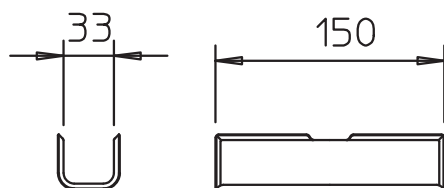

Technical data

Counter-trough/clip version | Long trough