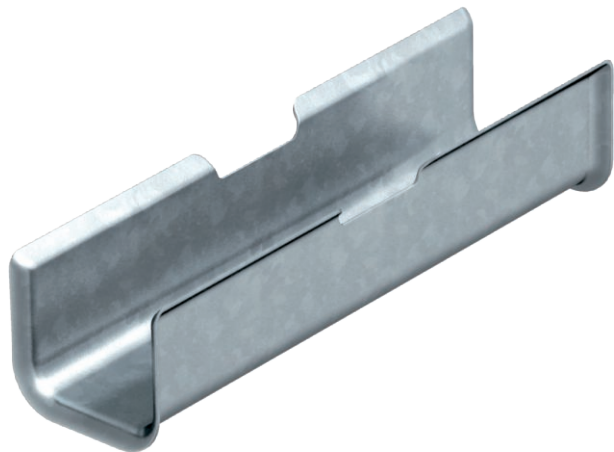

## Long trough for Grip cable tidy metal 15

Item no. 2207184

Long trough for cable tidy type 2031/M15, for the maintenance of electrical function as cable-specific mounting variant.

**St** Steel

**FS** Strip galvanised

### Master data

Item no.	2207184
Type	2031 LW15
Description 1	Long trough
Description 2	for collecting clamp
Dimension	150x33x34,5
Material	Steel
Material symbol	St
Surface	Strip galvanised
Surface to DIN	DIN EN 10346
Surface symbol	FS
Smallest sales unit (VG)	25 Piece
Weight	8,20 kg/100 pc.