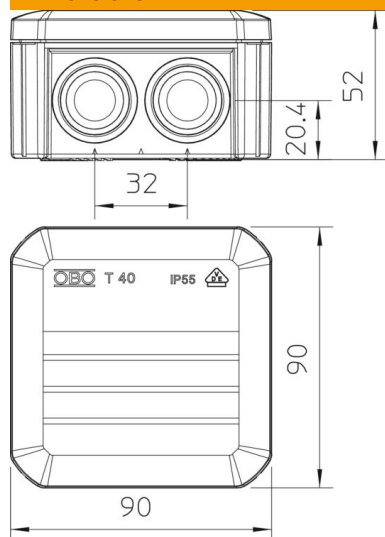

Junction box according to DIN EN 60670. Flame-resistant to DIN EN 60695/2/11, test temperature 650 °C. Impact resistance IK07 according to DIN EN 50102.

PP Polypropylene

Master data

Item number	2007630
Type	T 40 RO-LGR
Description 1	Junction box
Description 2	with entries, red cover
Manufacturer	OBO
Dimension	90x90x52
Colour	Grey / red
Material	Polypropylene
Smallest sales unit	5
Unit of quantity	Piece
Weight	6.7 kg
Weight unit	kg/100 pc.
CO2 Footprint (GWP) Cradle-to-Gate	0,2264 kg CO2e / 1 Piece

Technical data sheet

Junction box T 40, plug-in seal

Item number: 2007630

Dimensions

Length	90 mm
Width	90 mm
Height	52 mm

Technical data

Expandable	yes
No. of entries	7
Type of entry	Plug-in seal
Type of entry	Cable
Type of housing penetration	Cuttable stepped membrane
Measured insulation voltage V_i	500 V
Equipment	Without
Cover	Not transparent
Cover fastening	Locking
Entry from rear	yes
Entries	7 x M25
Explosion-tested version	no
Flame-resistant	acc. to VDE 0471/DIN 695 Part 2-1, test temperature 650°C
Shape	Square
Maintain electrical functions	Without
For Ex zone	Without
For Ex zone gas	Without
For Ex zone dust	Without
Fibre-glass reinforced	no
Halogen-free	yes
Clear internal dimensions	77x77x46 mm
With screening	no
with lid	yes
Mounting type	Wall/ceiling mounting
Nominal cross-section, min.	4 mm ²
Nominal voltage	500 V
Sealable	no
Protection rating	IP56
Protection rating IK code	IK07.

Technical data sheet

Junction box T 40, plug-in seal

Item number: 2007630

Technical data

Permitted temperature range, max.	65 °C
Permitted temperature range, min.	-25 °C
Transparent lid	no
Weatherproof	no