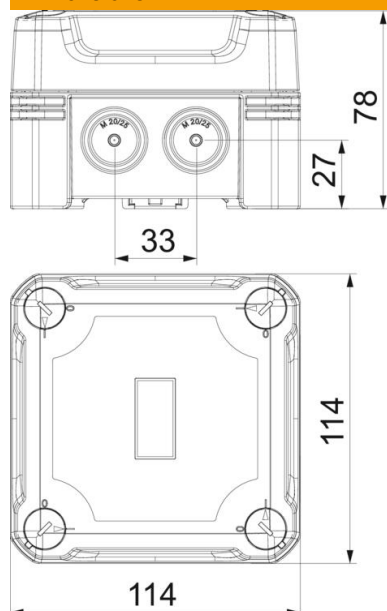

### Master data

Item number	2005118
Type	X04 SW
Description 1	Junction box
Manufacturer	OBO
Dimension	114x114x78
Colour	Graphite black; RAL 9011
Material	Polycarbonate
Smallest sales unit	1
Unit of quantity	Piece
Weight	26.6 kg
Weight unit	kg/100 pc.
CO2 Footprint (GWP) Cradle-to-Gate	1,05 kg CO2e / 1 Piece

### Dimensions

Length	114 mm
Width	114 mm
Height	78 mm

### Technical data

Expandable	yes
No. of entries	7
Type of entry	Cuttable stepped membrane
Type of housing penetration	Pre-marking
Measured insulation voltage $V_i$	750 V
Equipment	Without
Cover	Not transparent
Cover fastening	Screwed
Entry from rear	no
Entries	7 x $\varnothing 20/25$
Explosion-tested version	no
Flame-resistant	acc. to VDE 0471/DIN 695 Part 2-1, test temperature 650°C
Shape	Square
Fibre-glass reinforced	yes
Halogen-free	yes
Clear internal dimensions	102x102x60 mm
Max. Conductor cross-section	4 mm <sup>2</sup>
With screening	no
with lid	yes
Mounting type	Wall/ceiling mounting
Nominal cross-section, max.	4 mm <sup>2</sup>
Nominal cross-section, min.	1.5 mm <sup>2</sup>
Nominal voltage	750 V
Sealable	yes
Impact-resistant	yes
Protection rating	IP67
Protection rating IK code	IK09