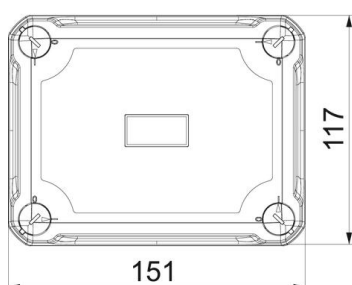

PC Polycarbonate

Master data

Item number	2005122
Description 1	Junction box
Manufacturer	OBO
Dimension	150x116x86
Colour	Graphite black; RAL 9011
Material	Polycarbonate
Smallest sales unit	1
Unit of quantity	Piece
Weight	33.5 kg
Weight unit	kg/100 pc.
CO Footprint (GWP) Cradle-to-Gate	1,3423 kg COe / 1 Piece

Technical data sheet

Junction box X 06

Item number: 2005122

Dimensions

Length	151 mm
Width	117 mm
Height	86 mm

Technical data

Expandable	yes
No. of entries	8
Type of entry	Cuttable stepped membrane
Type of housing penetration	Pre-marking
Measured insulation voltage V_i	750 V
Cover	Not transparent
Cover fastening	Screwed
Entry from rear	no
Entries	4 x $\varnothing 20/25$, 4 x $\varnothing 20/25/32$
Explosion-tested version	no
Flame-resistant	acc. to VDE 0471/DIN 695 Part 2-1, test temperature 650°C
Shape	Rectangular
Fibre-glass reinforced	yes
Halogen-free	yes
Clear internal dimensions	137x105x68 mm
Max. Conductor cross-section	6 mm ²
With screening	no
with lid	yes
Mounting type	Wall/ceiling mounting
Nominal cross-section, max.	6 mm ²
Nominal cross-section, min.	2.5 mm ²
Nominal voltage	750 V
Sealable	yes
Impact-resistant	yes
Protection rating	IP67
Protection rating IK code	IK09
Permitted temperature range, max.	60 °C

Technical data sheet

Junction box X 06

Item number: 2005122

Technical data

Permitted temperature range, min.	-5 °C
Weatherproof	yes