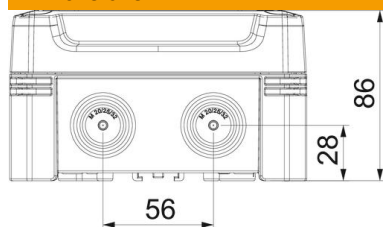

PC Polycarbonate

Master data

Item number	2005122
Description 1	Junction box
Manufacturer	OBO
Dimension	150x116x86
Colour	Graphite black; RAL 9011
Material	Polycarbonate
Smallest sales unit	1
Unit of quantity	Piece
Weight	33.5 kg
Weight unit	kg/100 pc.
CO Footprint (GWP) Cradle-to-Gate	1,3423 kg COe / 1 Piece

Technical data sheet

Junction box X 06

Item number: 2005122

Dimensions

Length	151 mm
Width	117 mm
Height	86 mm

Technical data

Expandable	yes
No. of entries	8
Type of entry	Cuttable stepped membrane
Type of housing penetration	Pre-marking
Measured insulation voltage V_i	750 V
Cover	Not transparent
Cover fastening	Screwed
Entry from rear	no
Entries	4 x $\varnothing 20/25$, 4 x $\varnothing 20/25/32$
Explosion-tested version	no
Flame-resistant	acc. to VDE 0471/DIN 695 Part 2-1, test temperature 650°C
Shape	Rectangular
Fibre-glass reinforced	yes
Halogen-free	yes
Clear internal dimensions	137x105x68 mm
Max. Conductor cross-section	6 mm ²
With screening	no
with lid	yes
Mounting type	Wall/ceiling mounting
Nominal cross-section, max.	6 mm ²
Nominal cross-section, min.	2.5 mm ²
Nominal voltage	750 V
Sealable	yes
Impact-resistant	yes
Protection rating	IP67
Protection rating IK code	IK09
Permitted temperature range, max.	60 °C

Technical data sheet

Junction box X 06

Item number: 2005122

Technical data

Permitted temperature range, min.	-5 °C
Weatherproof	yes