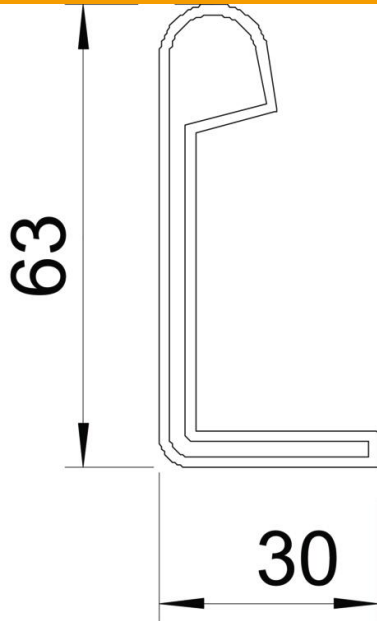

## Protective cap 60

Item number: 6222537

Protective cap to cover cable ladder ends of side height 60 mm.

PE Polyethylene

### Master data

Item number	6222537
Type	SKH 60 OR
Description 1	Protective cap
Description 2	for cable ladder
Manufacturer	OBO
Dimension	H60mm
Colour	Pastel orange; RAL 2003
Material	Polyethylene
Smallest sales unit	40
Unit of quantity	Pair
Weight	1.072 kg
Weight unit	kg/100 pairs

# Technical data sheet

Protective cap 60

Item number: 6222537

## Dimensions

Length	60 mm
Height	60 mm