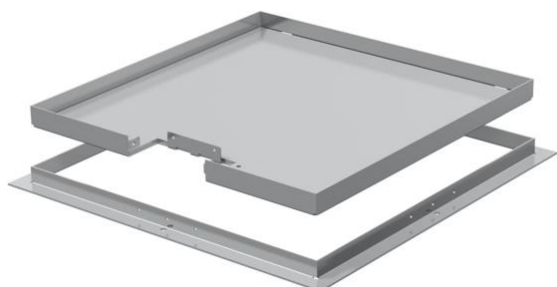

Technical data sheet

Frame cassette for cord outlet, RKS, nominal size 250-3,
stainless steel

Item number: 7406550

Frame cassette for cord outlet, for UZD250-3, for the installation of accessories
in dry or wet-cleaned floors for indoor use.

VA Stainless steel, grade 354/1

Master data

Item number	7406550
Type	RKS 2V2 15
Description 1	Frame cassette
Description 2	for cord outlet
Manufacturer	OBO
Dimension	282x282x15
Material	Stainless steel, grade 354/1
Smallest sales unit	1
Unit of quantity	Piece
Weight	402.2 kg
Weight unit	kg/100 pc.

Technical data sheet

Frame cassette for cord outlet, RKS, nominal size 250-3,
stainless steel

Item number: 7406550

Dimensions

Dimension A	324 mm
Dimension B	288 mm
Dimension C	282 mm
Dimension h	15 mm

Technical data