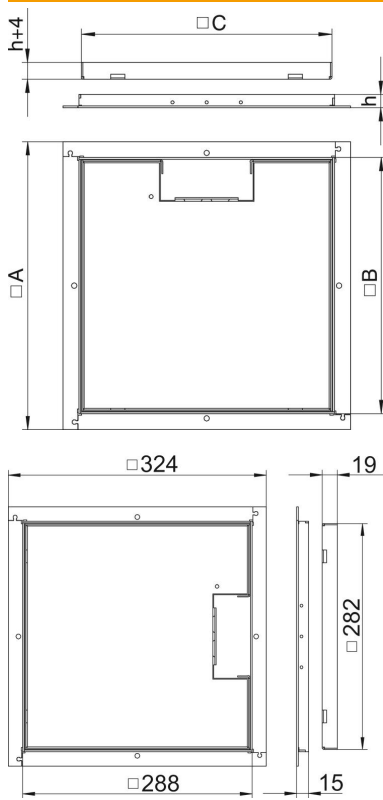

Technical data sheet

Frame cassette for cord outlet, RKS, nominal size 250-3,
stainless steel

Item number: 7406550

Frame cassette for cord outlet, for UZD250-3, for the installation of accessories
in dry or wet-cleaned floors for indoor use.

VA Stainless steel, grade 354/1

Master data

Item number	7406550
Type	RKS 2V2 15
Description 1	Frame cassette
Description 2	for cord outlet
Manufacturer	OBO
Dimension	282x282x15
Material	Stainless steel, grade 354/1
Smallest sales unit	1
Unit of quantity	Piece
Weight	402.2 kg
Weight unit	kg/100 pc.

Technical data sheet

Frame cassette for cord outlet, RKS, nominal size 250-3,
stainless steel

Item number: 7406550

Dimensions

Dimension A	324 mm
Dimension B	288 mm
Dimension C	282 mm
Dimension h	15 mm

Technical data